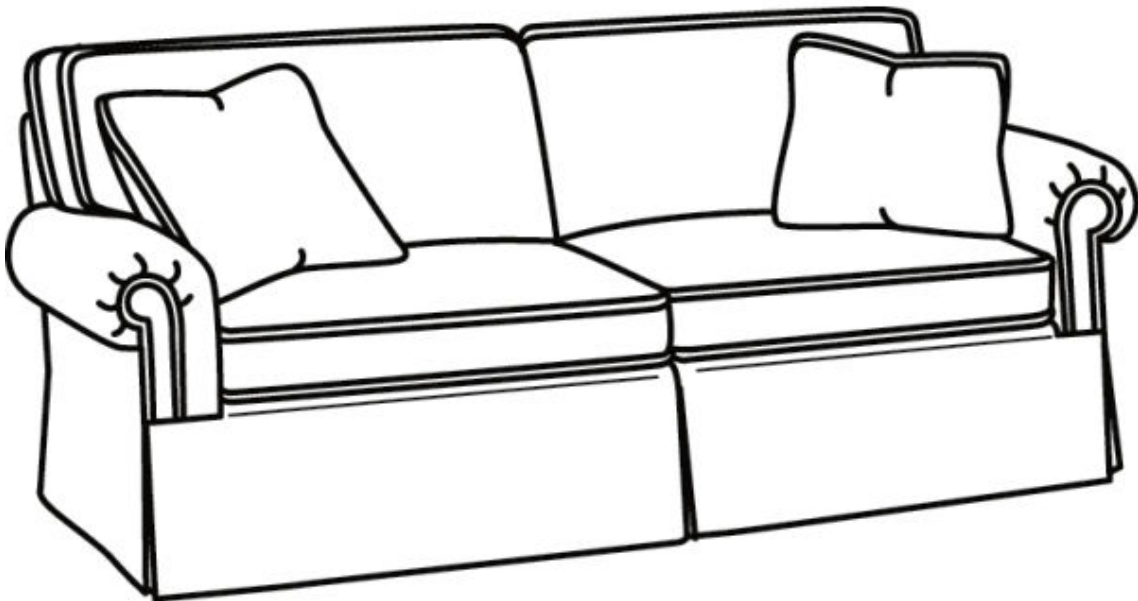

# CR LAINÉ<sup>®</sup>

STYLE • COMFORT • COLOR

**CD8700 Series / CD8720R-2**

Outside: 88"W x 41"D x 38"H

Inside: 70"W x 24.5"D

Seat: 21.5"H

Arm: 25.5"H

Back Rail Height: 30.5"H