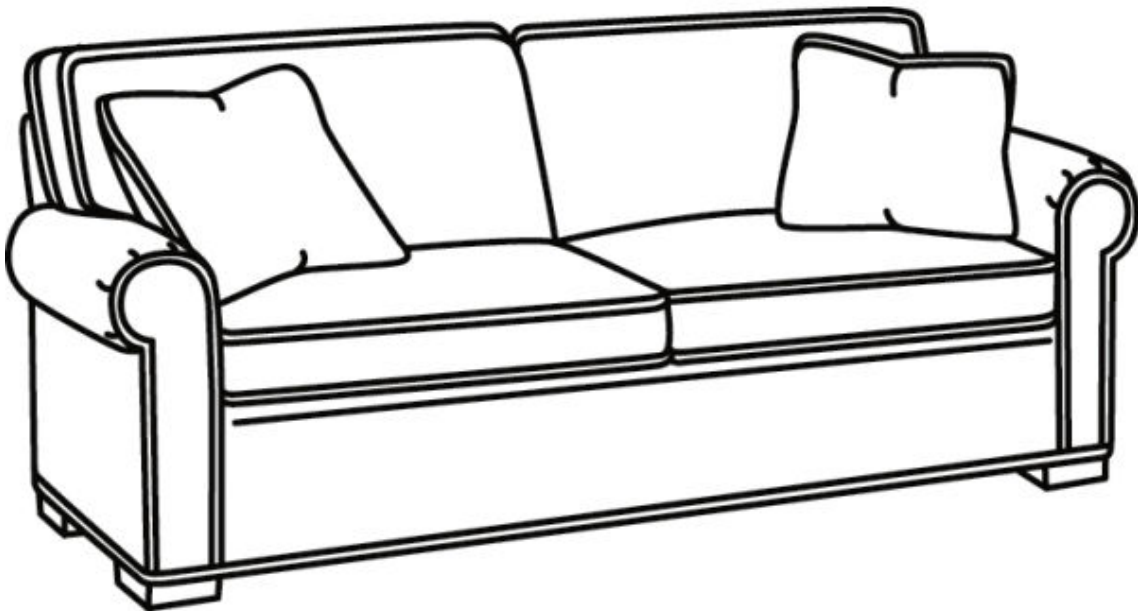

CR LAINÉ[®]

STYLE • COMFORT • COLOR

CD8700 Series / CD8720S-2

Outside: 88"W x 41"D x 38"H

Inside: 70"W x 24.5"D

Seat: 21.5"H

Arm: 25.5"H

Back Rail Height: 30.5"H