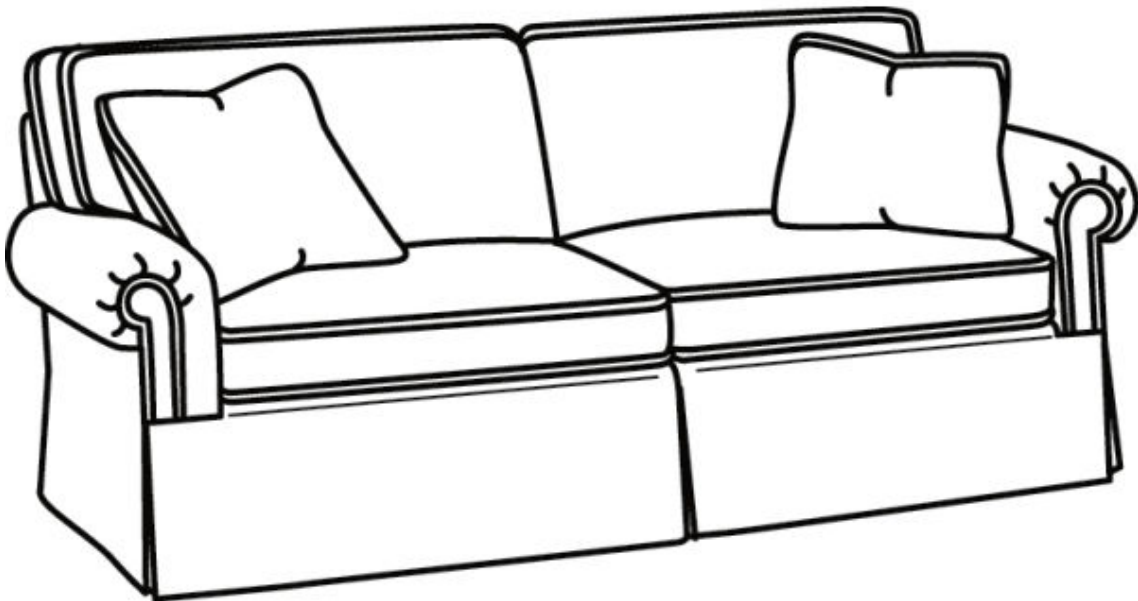

CR LAINÉ[®]

STYLE • COMFORT • COLOR

CD8700 Series / CD8722R

Outside: 78"W x 41"D x 38"H

Inside: 60"W x 24.5"D

Seat: 21.5"H

Arm: 25.5"H

Back Rail Height: 30.5"H