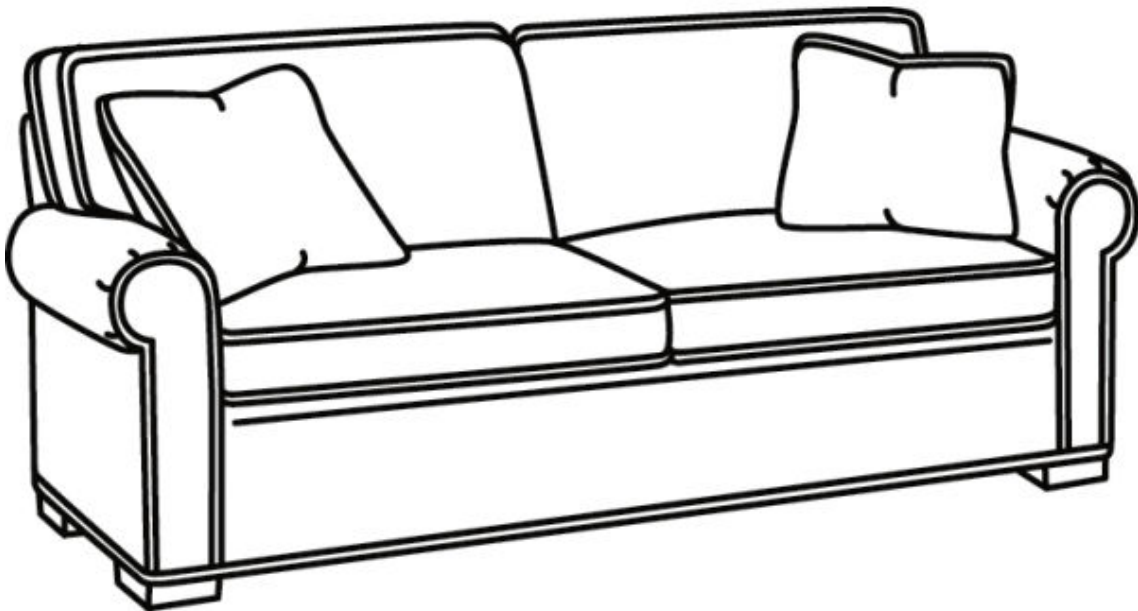

CR LAINÉ[®]

STYLE • COMFORT • COLOR

CD8700 Series / CD8722S

Outside: 78"W x 41"D x 38"H

Inside: 60"W x 24.5"D

Seat: 21.5"H

Arm: 25.5"H

Back Rail Height: 30.5"H