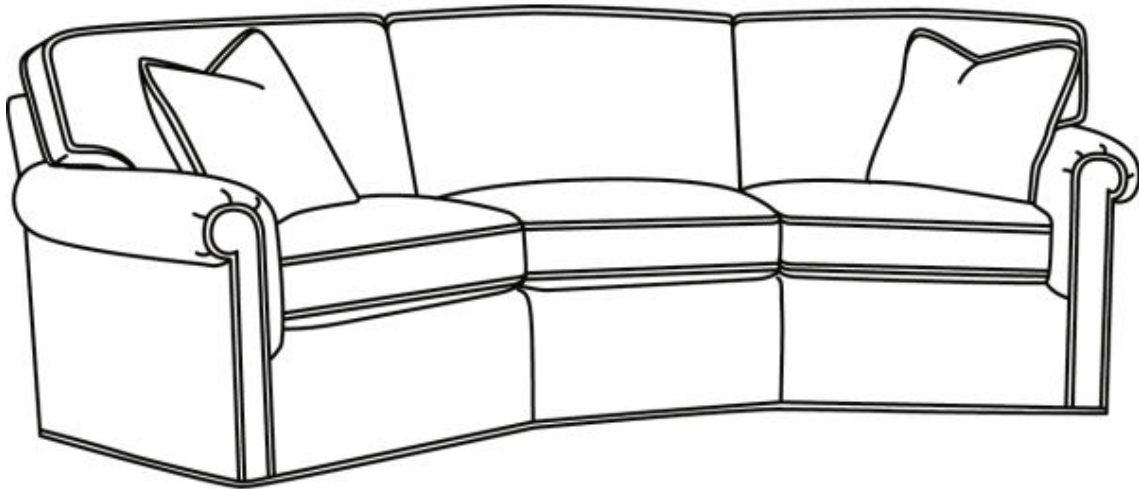

CR LAINÉ[®]

STYLE • COMFORT • COLOR

CD87 Series / CD8723R

Outside: 118"W x 56"D x 38"H

Seat: 21.5"H

Arm: 25.5"H

Back Rail Height: 30.5"H