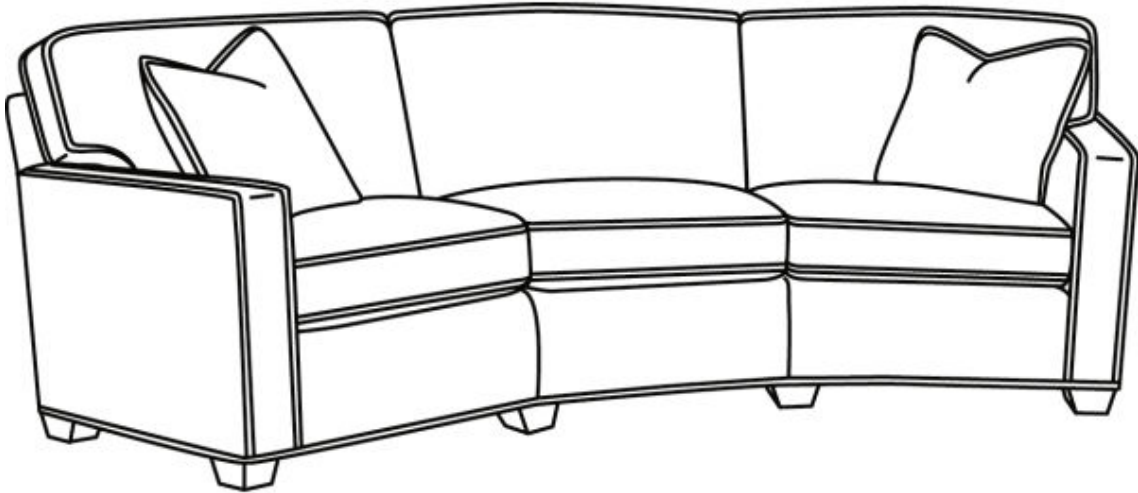

CR LAINÉ[®]

STYLE • COMFORT • COLOR

CD8700 Series / CD8723T

Outside: 118"W x 56"D x 38"H

Seat: 21.5"H

Arm: 25.5"H

Back Rail Height: 30.5"H