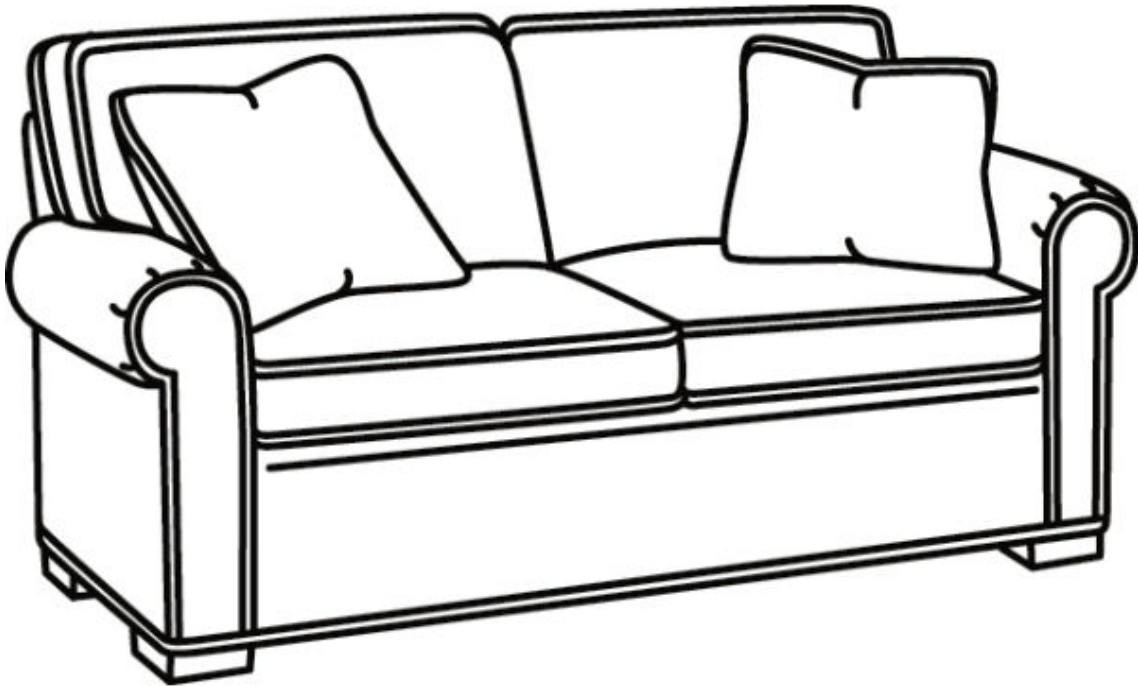

CR LAINÉ[®]

STYLE • COMFORT • COLOR

CD8700 Series / CD8724S

Outside: 65"W x 41"D x 38"H

Inside: 47"W x 24.5"D

Seat: 21.5"H

Arm: 25.5"H

Back Rail Height: 30.5"H