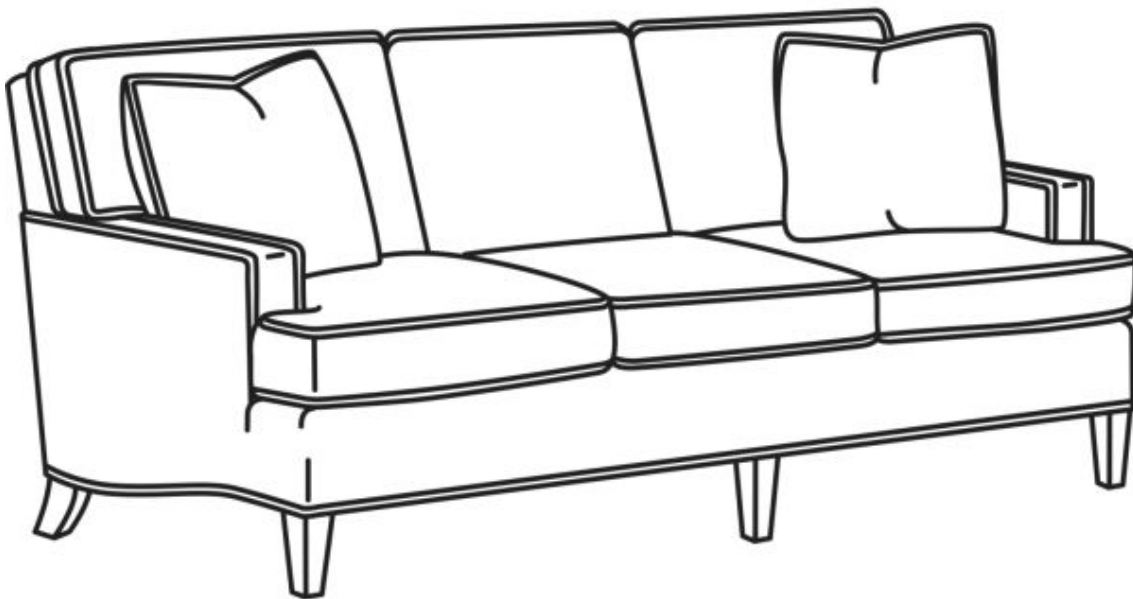

CR LAINÉ[®]

STYLE • COMFORT • COLOR

CD88 Series / CD8800T

Outside: 77"W x 39"D x 37"H

Inside: 67.5"W x 22"D

Seat: 20.5"H

Arm: 24.5"H

Back Rail Height: 33"H