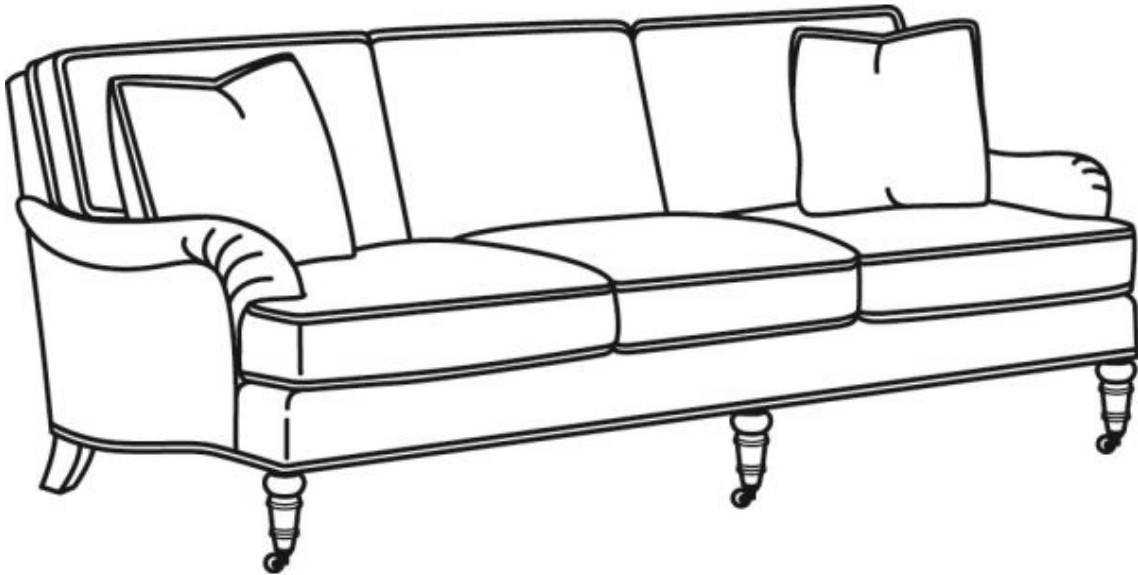

CR LAINÉ[®]

STYLE • COMFORT • COLOR

CD88 Series / CD8801E

Outside: 86"W x 39"D x 37"H

Inside: 74"W x 22"D

Seat: 20.5"H

Arm: 24.5"H

Back Rail Height: 33"H