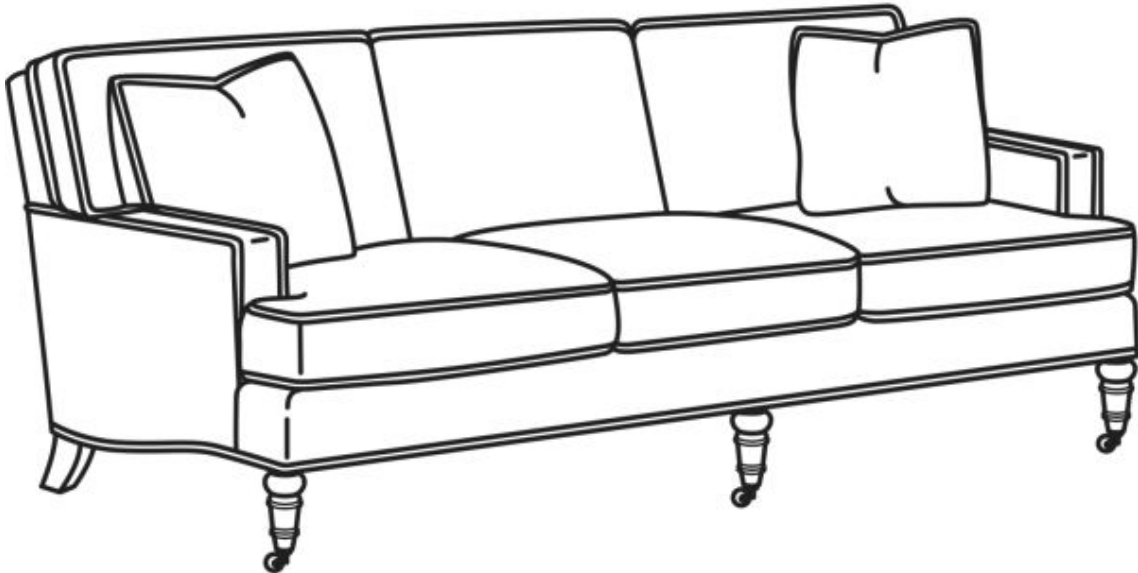

# CR LAINÉ<sup>®</sup>

STYLE • COMFORT • COLOR

**CD88 Series / CD8801T**

Outside: 84.5"W x 39"D x 37"H

Inside: 74"W x 22"D

Seat: 20.5"H

Arm: 24.5"H

Back Rail Height: 33"H