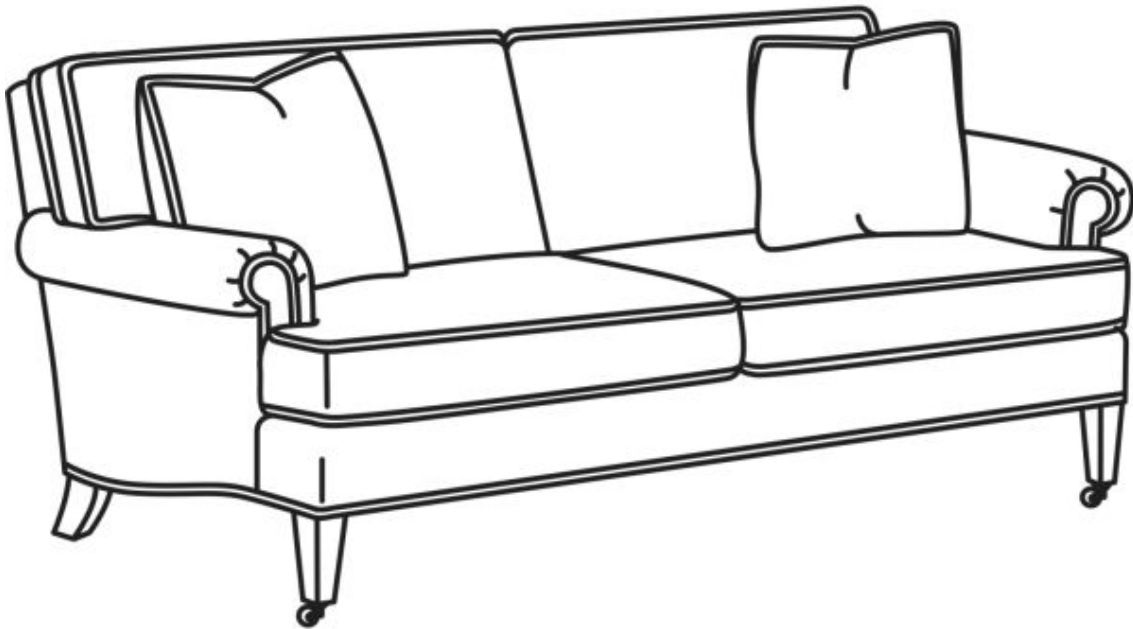

CR LAINÉ[®]

STYLE • COMFORT • COLOR

CD88 Series / CD8802R

Outside: 75.5"W x 39"D x 37"H

Inside: 62"W x 22"D

Seat: 20.5"H

Arm: 24.5"H

Back Rail Height: 33"H