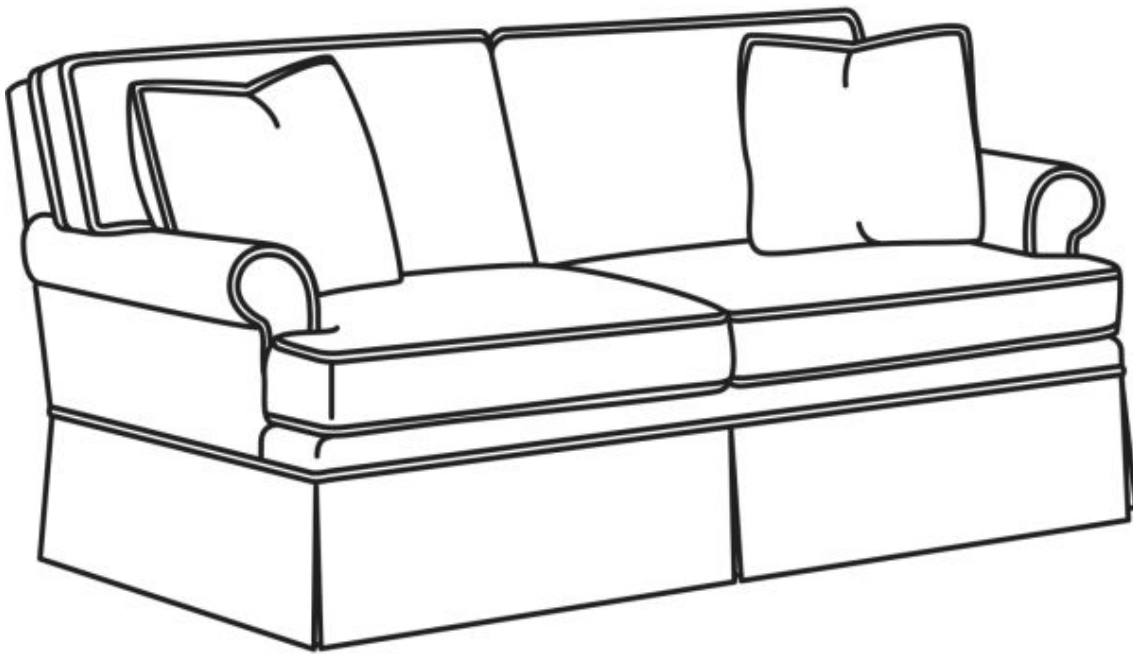

# CR LAINÉ<sup>®</sup>

STYLE • COMFORT • COLOR

**CD88 Series / CD8802S**

Outside: 75.5"W x 39"D x 37"H

Inside: 62"W x 22"D

Seat: 20.5"H

Arm: 24.5"H

Back Rail Height: 33"H