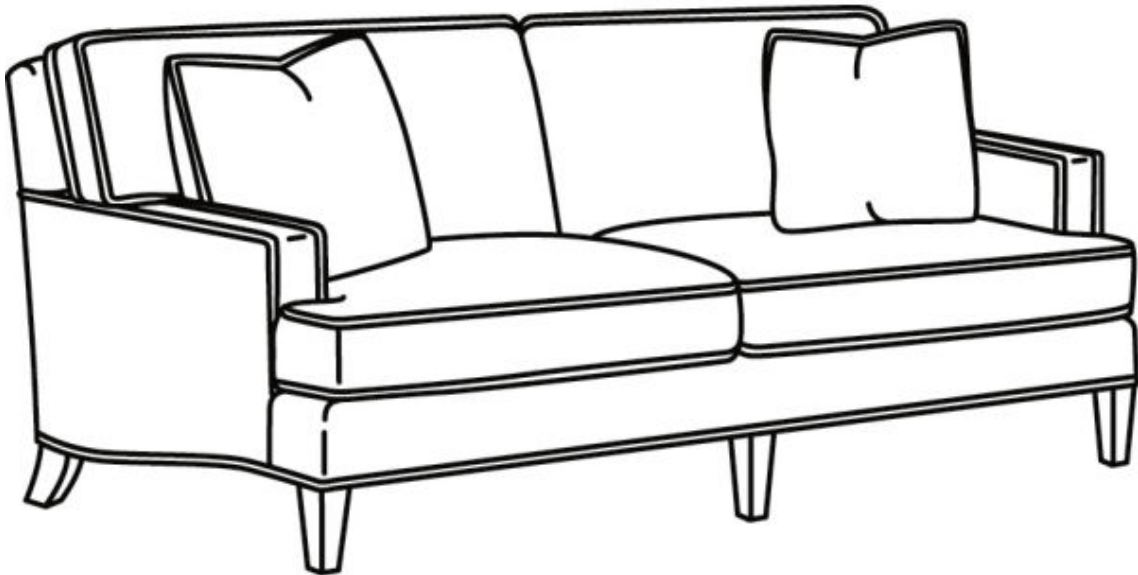

CR LAINÉ[®]

STYLE • COMFORT • COLOR

CD88 Series / CD8802T

Outside: 71.5"W x 39"D x 37"H

Inside: 62"W x 22"D

Seat: 20.5"H

Arm: 24.5"H

Back Rail Height: 33"H