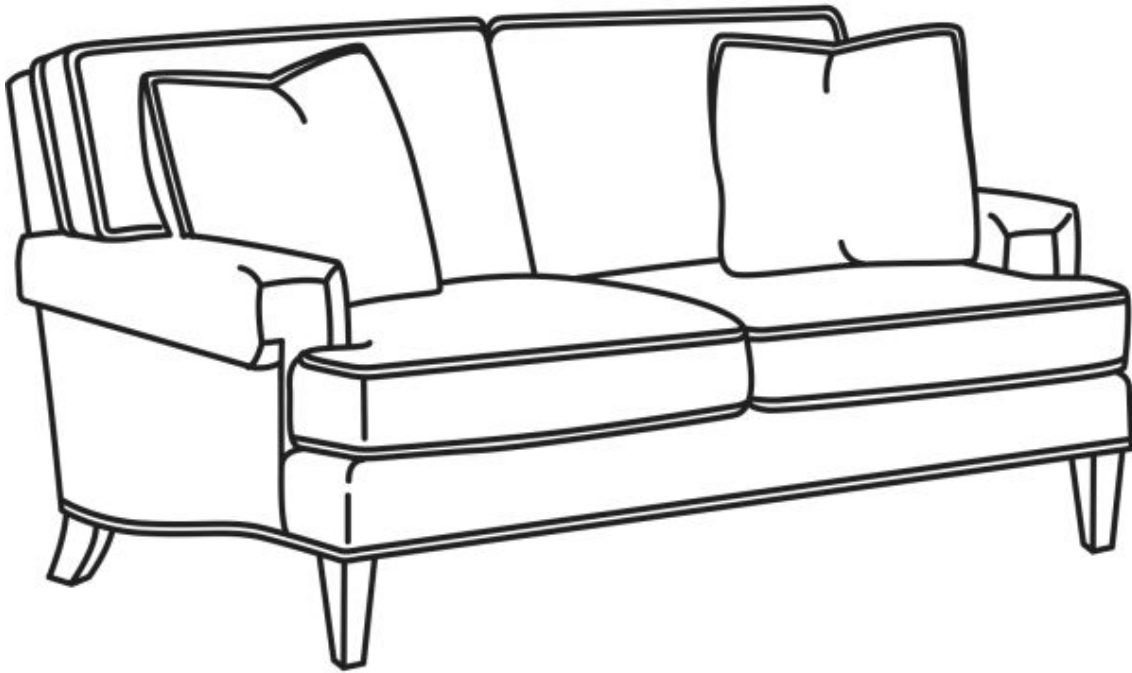

CR LAINÉ[®]

STYLE • COMFORT • COLOR

CD8800 Series / CD8804K

Outside: 63.5"W x 39"D x 37"H

Inside: 49"W x 22"D

Seat: 20.5"H

Arm: 24.5"H

Back Rail Height: 33"H