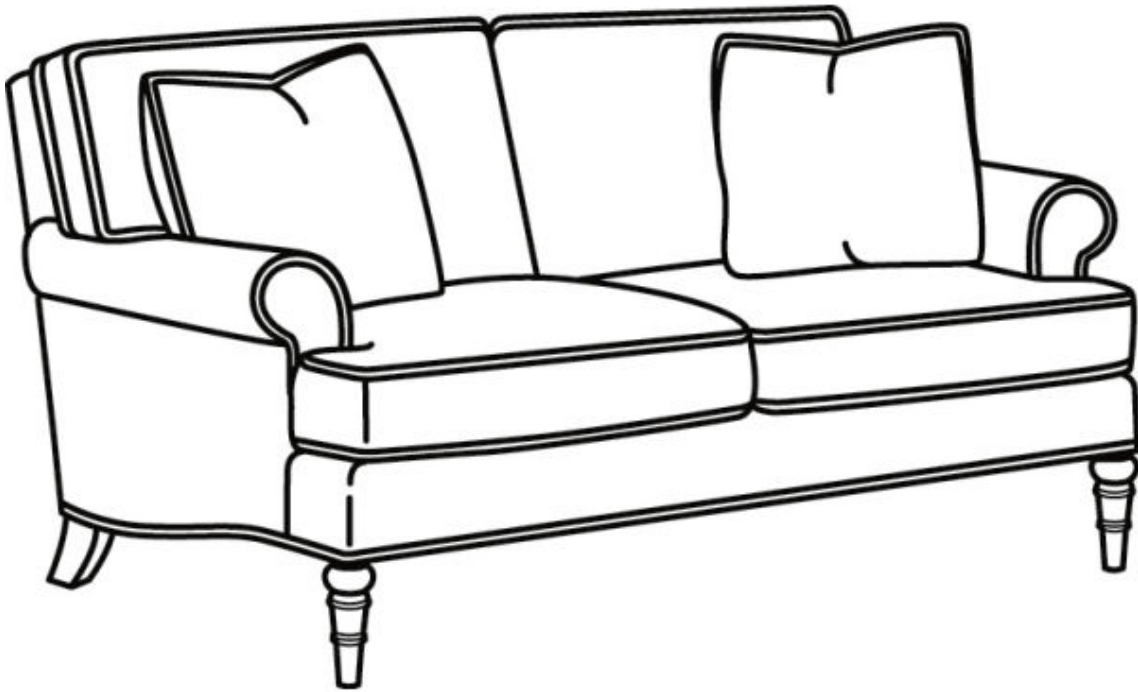

CR LAINÉ[®]

STYLE • COMFORT • COLOR

CD8800 Series / CD8804S

Outside: 63.5"W x 39"D x 37"H

Inside: 49"W x 22"D

Seat: 20.5"H

Arm: 24.5"H

Back Rail Height: 33"H