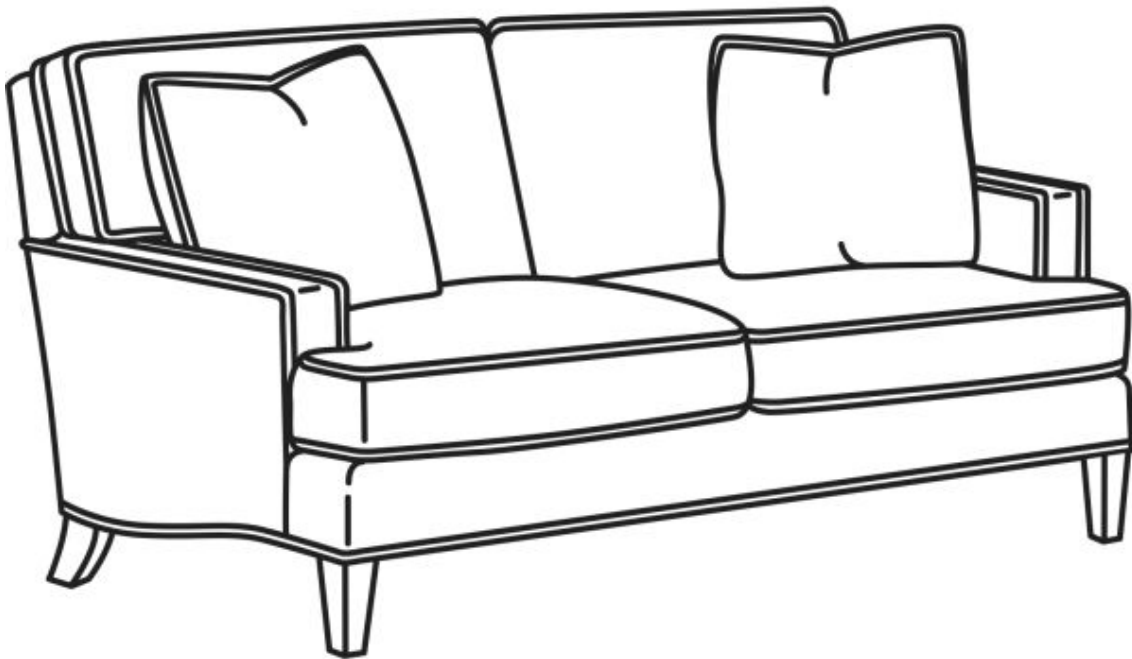

# CR LAINÉ<sup>®</sup>

STYLE • COMFORT • COLOR

**CD8800 Series / CD8804T**

Outside: 60"W x 39"D x 37"H

Inside: 49"W x 22"D

Seat: 20.5"H

Arm: 24.5"H

Back Rail Height: 33"H