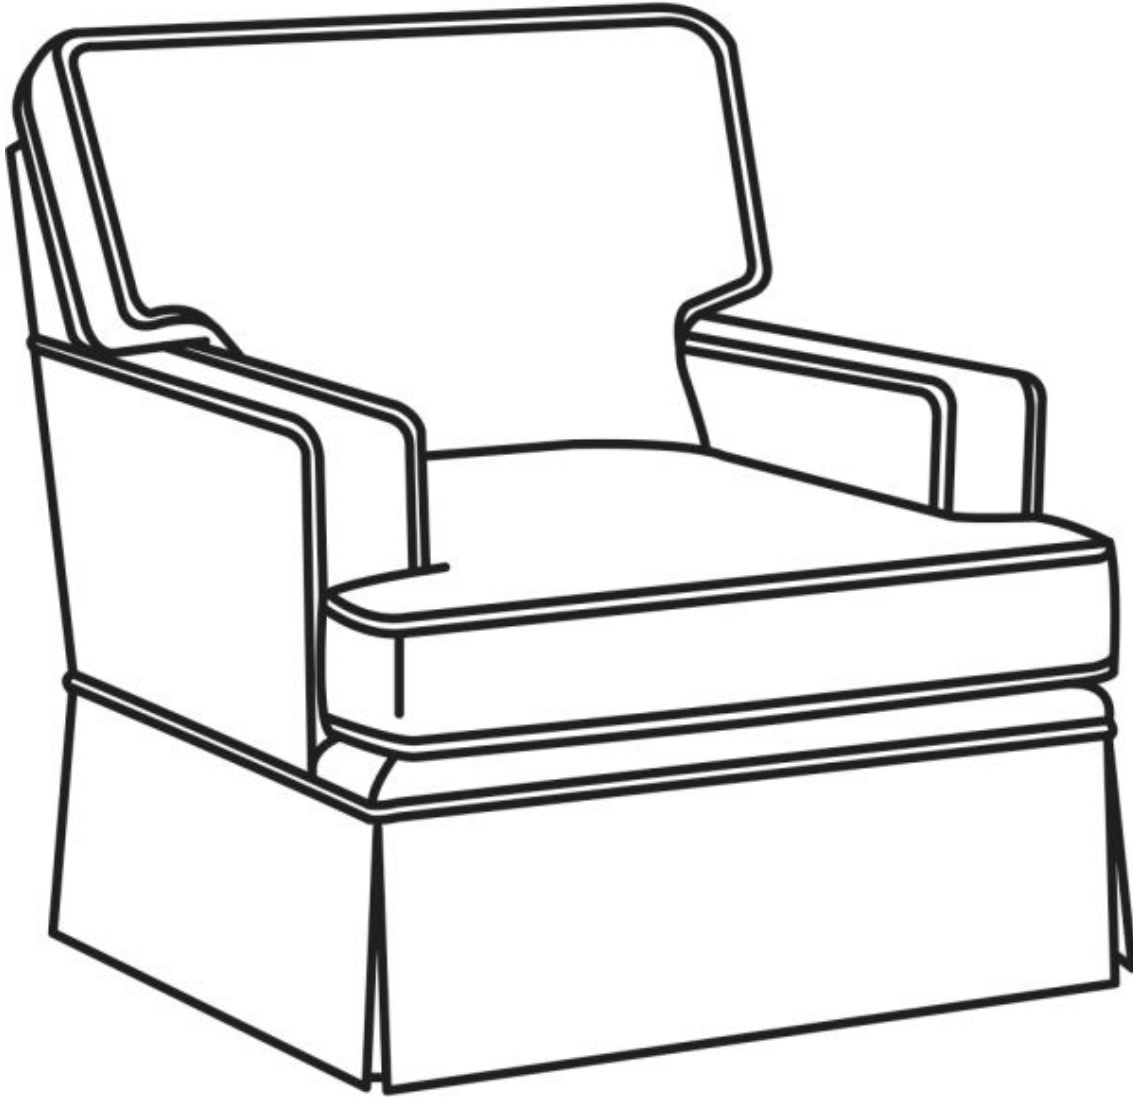

# CR LAINÉ<sup>®</sup>

STYLE • COMFORT • COLOR

**CD88 Series / CD8805T-SW**

Outside: 32"W x 39"D x 37"H

Inside: 21.5"W x 22"D

Seat: 20.5"H

Arm: 24.5"H

Back Rail Height: 33"H