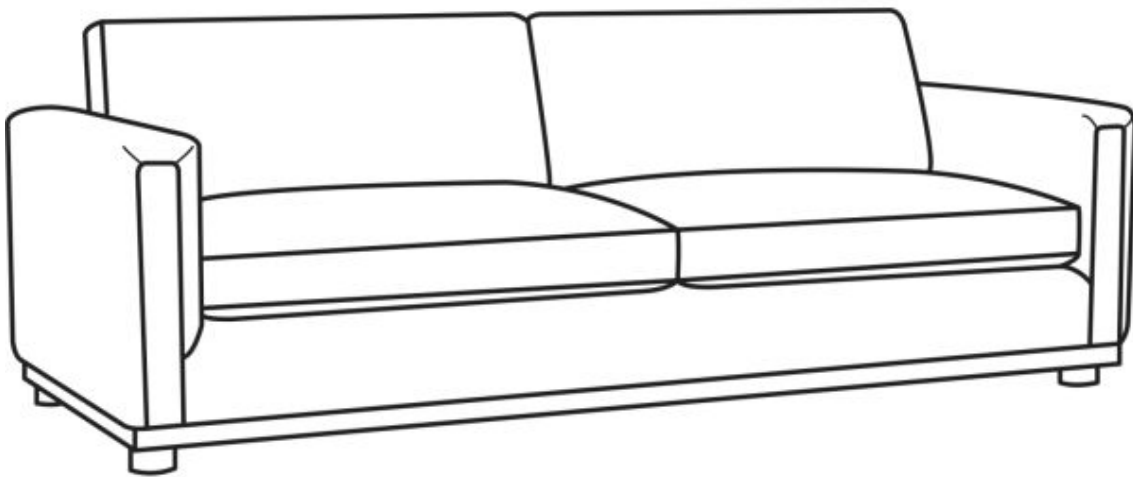

CR LAINÉ[®]

STYLE • COMFORT • COLOR

Clifton / L4200-21

Outside: 96"W x 40"D x 34"H

Inside: 83"W x 24"D

Seat: 19"H

Arm: 27"H

Back Rail Height: 26"H