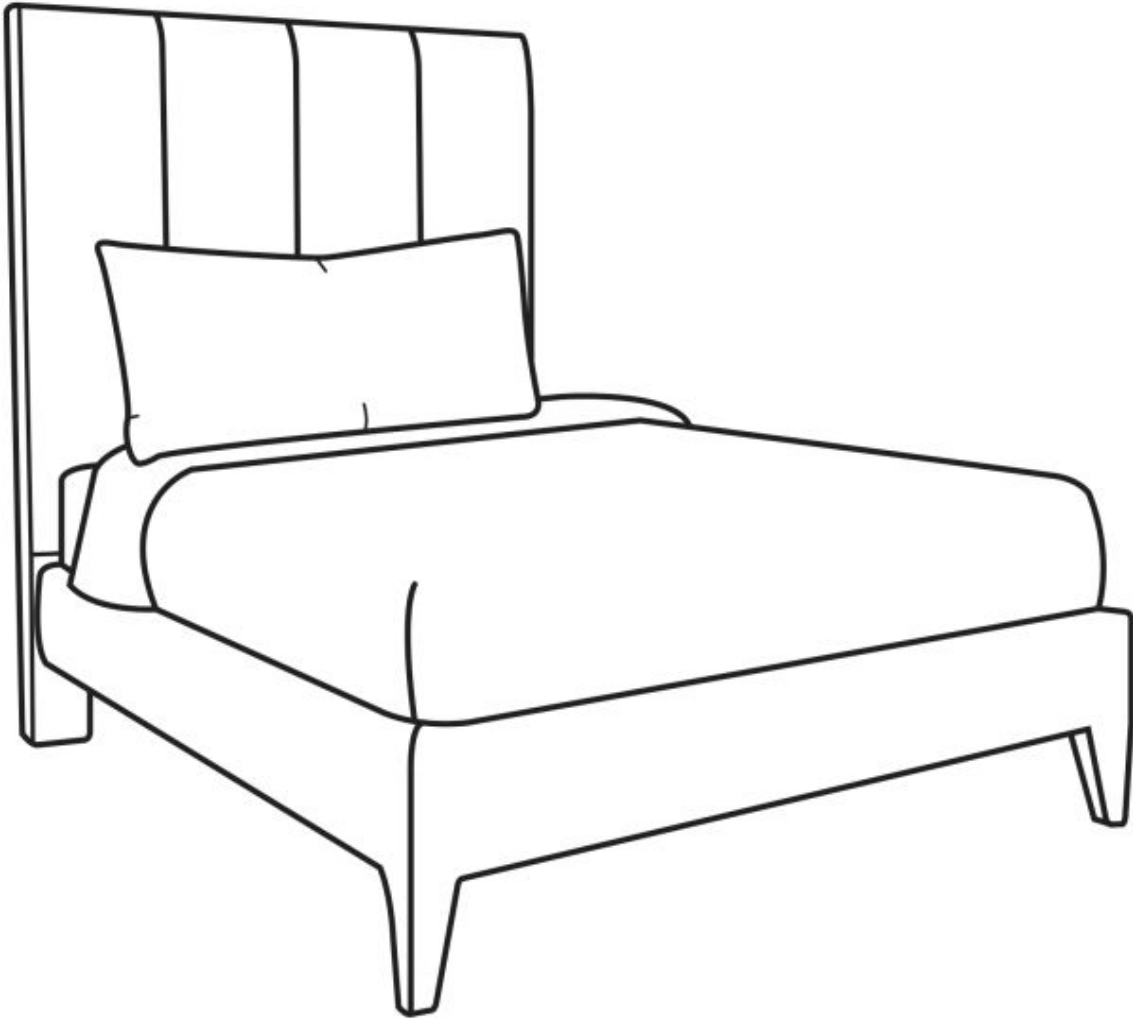

CR LAINÉ[®]

STYLE • COMFORT • COLOR

Raelynn / BT250
Outside: 44"W x 81"D x 60"H