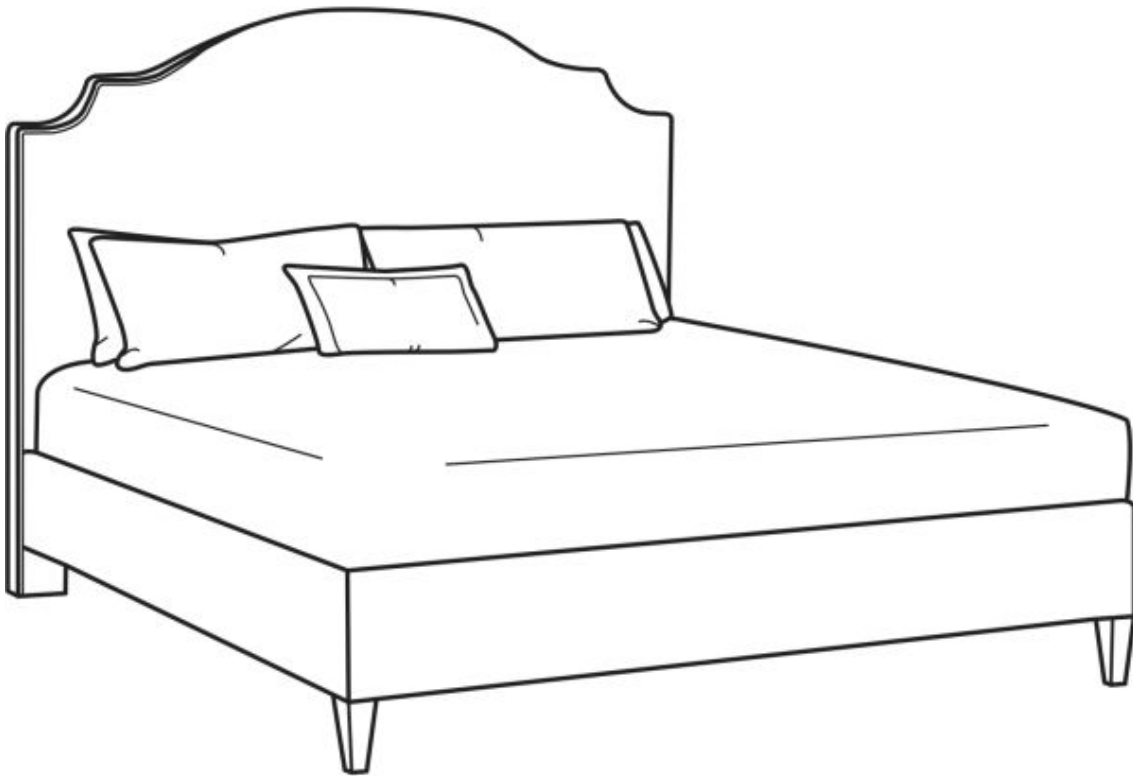

CR LAINÉ[®]

STYLE • COMFORT • COLOR

Selena / BK881
Outside: 80.5"W x 90.5"D x 61.5"H