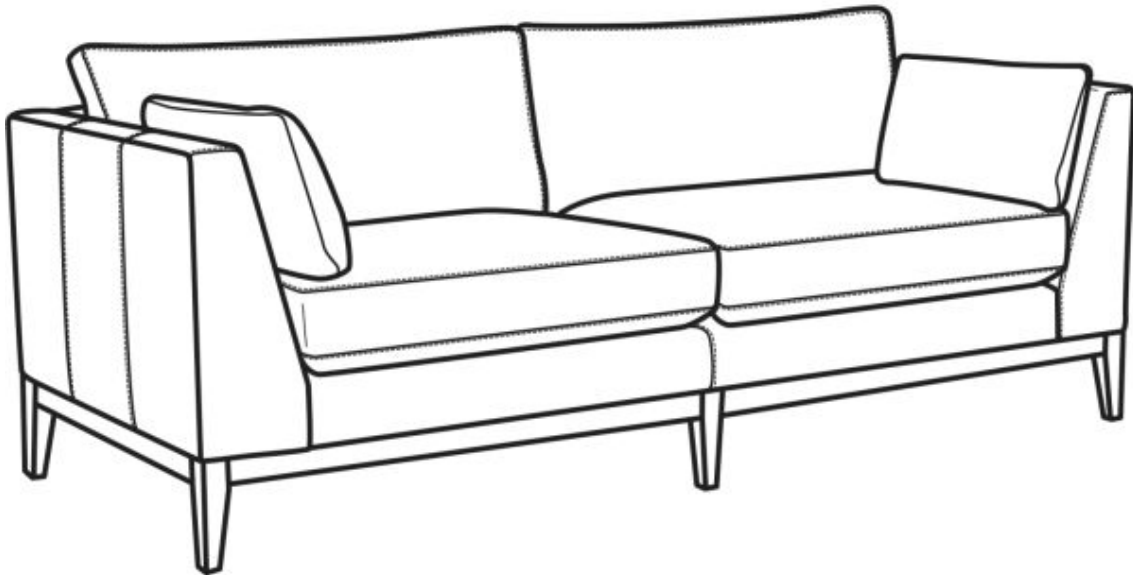

CR LAINÉ[®]

STYLE • COMFORT • COLOR

Raleigh / L2300-20

Outside: 84"W x 37"D x 33"H

Inside: 71"W x 21"D

Seat: 20.5"H

Arm: 28"H

Back Rail Height: 28"H