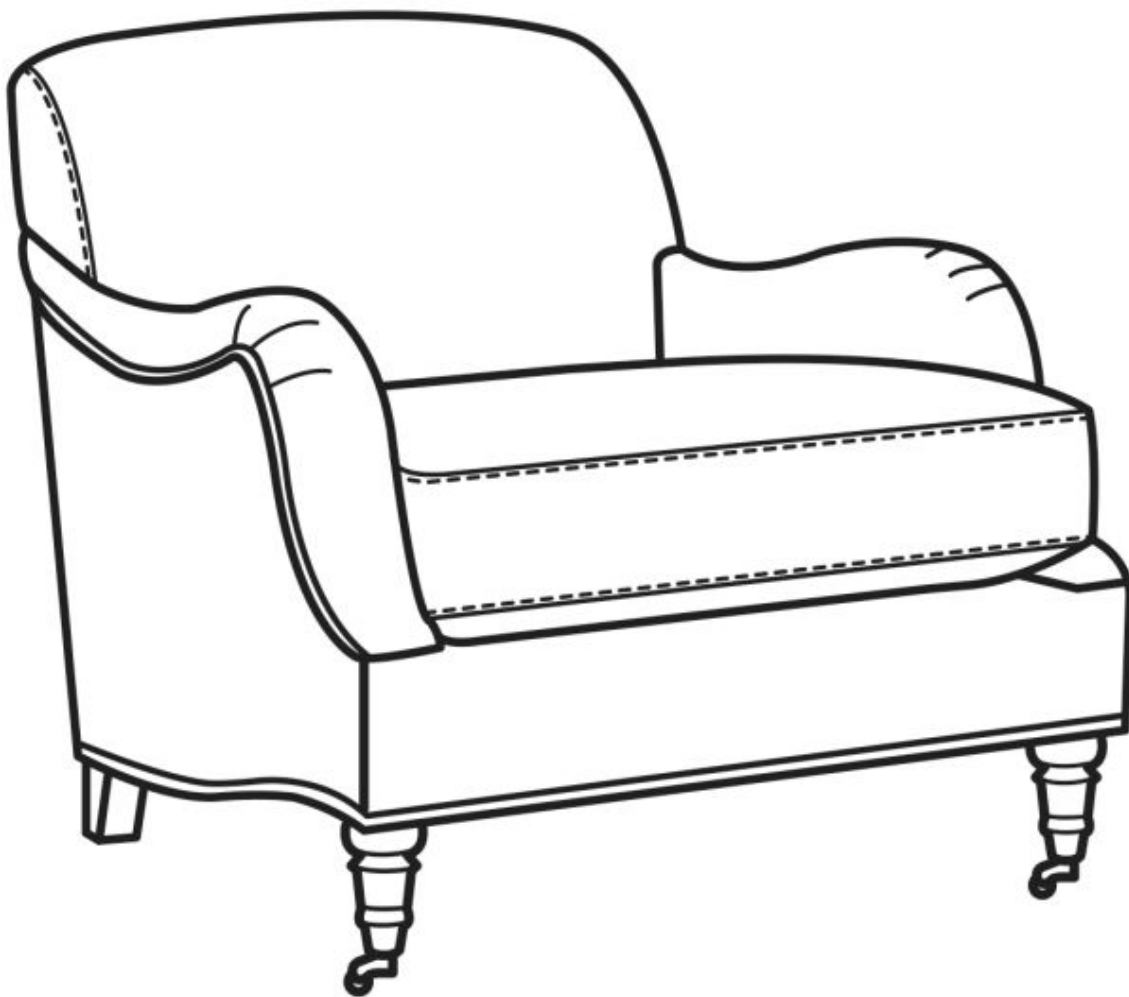

CR LAINÉ[®]

STYLE • COMFORT • COLOR

Tilly / 5202-05

Outside: 33"W x 39"D x 34.5"H

Inside: 22"W x 23"D

Seat: 21"H

Arm: 25"H