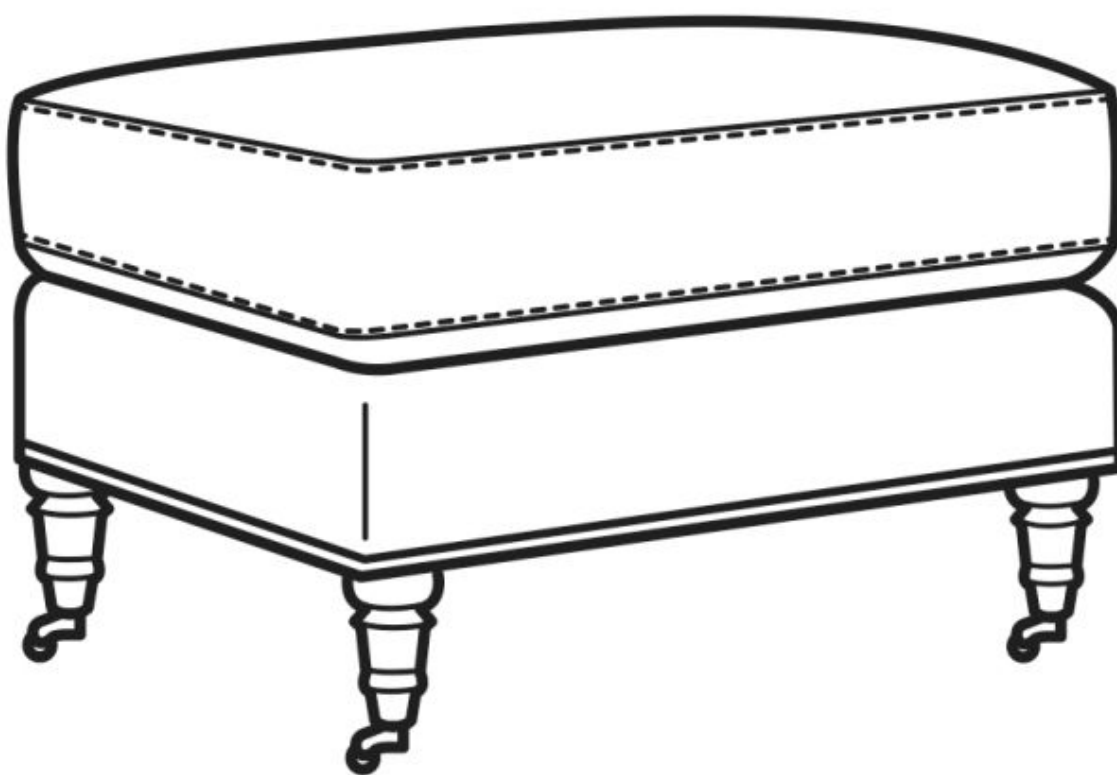

CR LAINÉ[®]

STYLE • COMFORT • COLOR

Tilly / 5202-07
Outside: 27"W x 21"D x 18.5"H