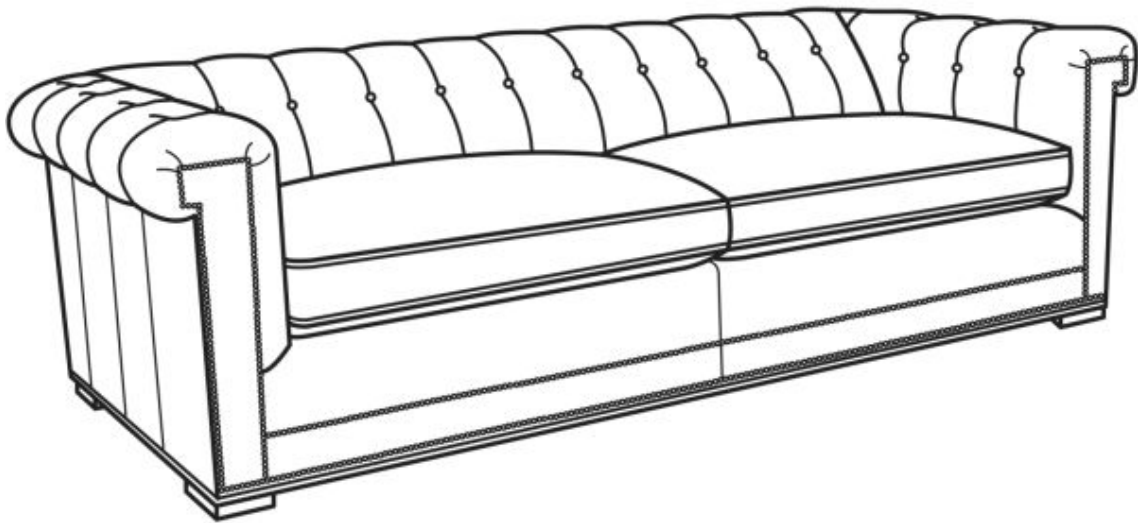

CR LAINÉ[®]

STYLE • COMFORT • COLOR

Emmett / L3250-21

Outside: 98"W x 40"D x 28"H

Inside: 77"W x 23"D

Seat: 20"H

Arm: 28"H