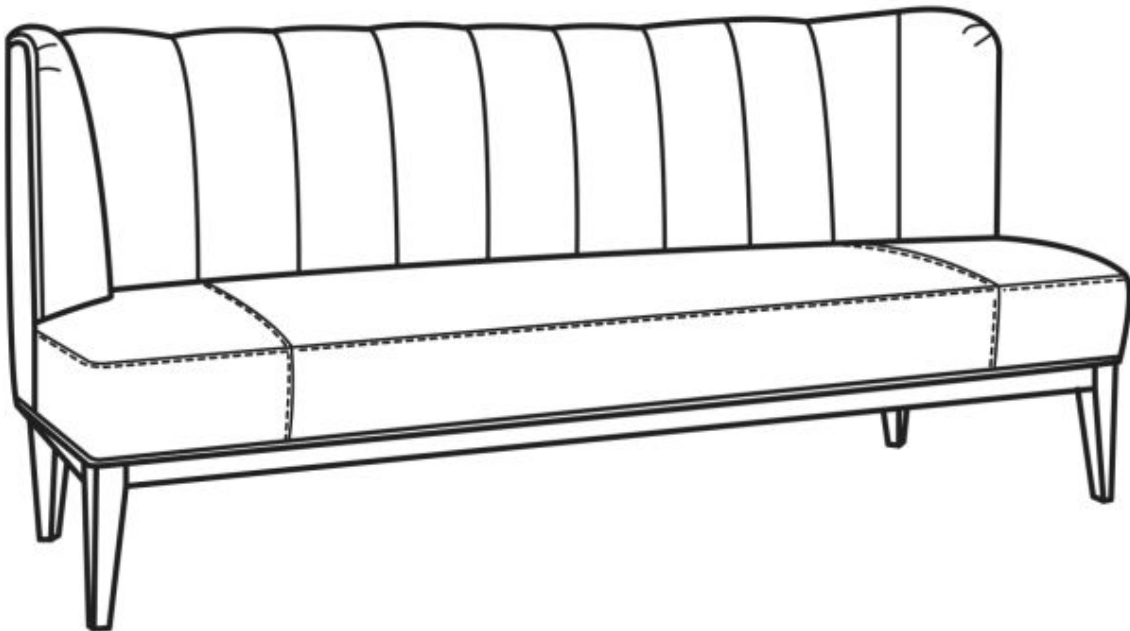

CR LAINÉ[®]

STYLE • COMFORT • COLOR

Oslo / L1880-54

Outside: 81"W x 28"D x 37"H

Inside: 70"W x 21"D

Seat: 19"H