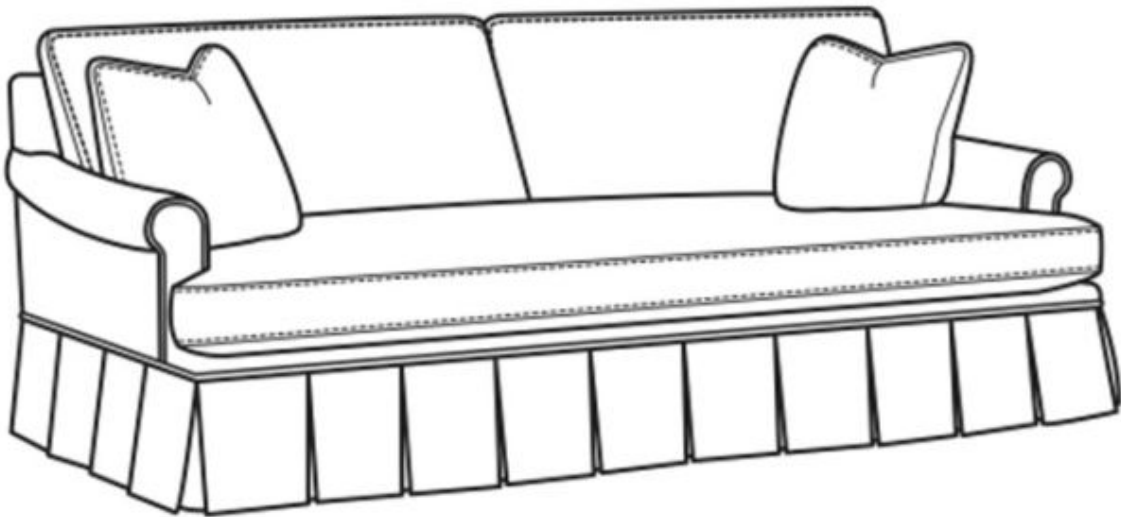

CR LAINÉ[®]

STYLE • COMFORT • COLOR

Magnolia / 1230-20B

Outside: 86"W x 41"D x 37"H

Inside: 75"W x 23"D

Seat: 21"H

Arm: 25"H

Back Rail Height: 33"H