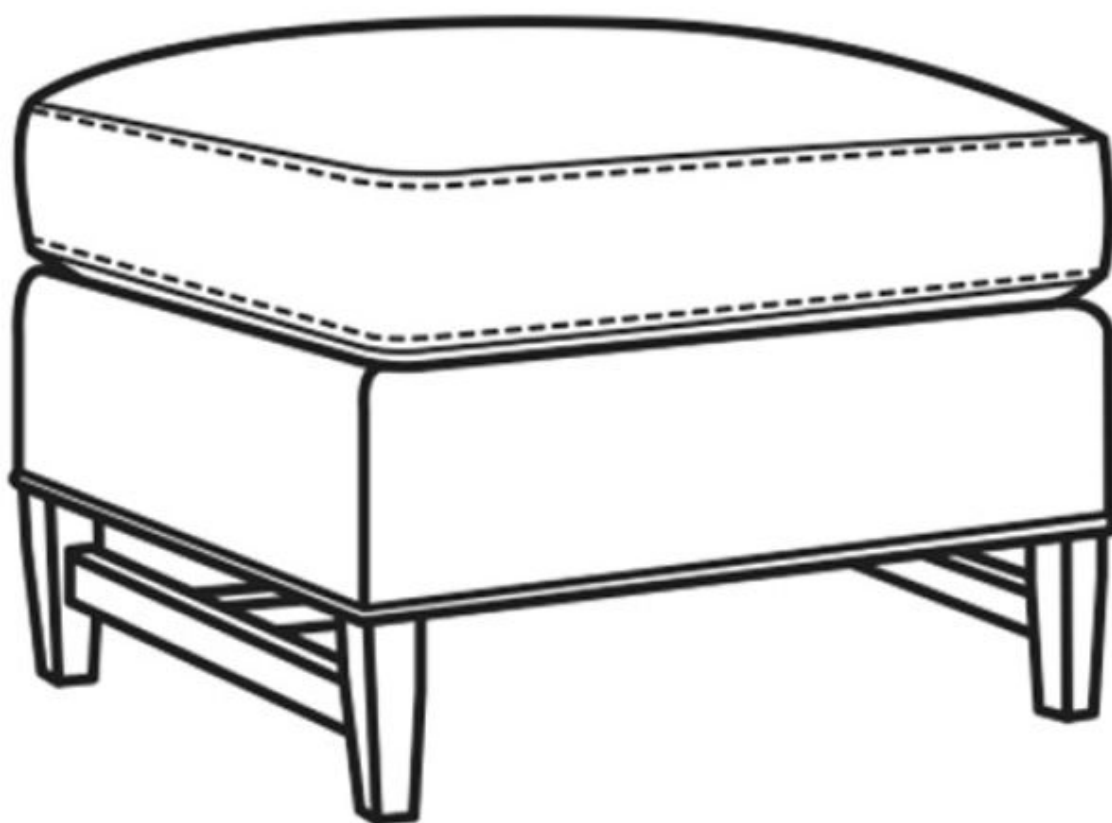

CR LAINÉ[®]

STYLE • COMFORT • COLOR

Louie / 1535-07
Outside: 26"W x 19"D x 19"H