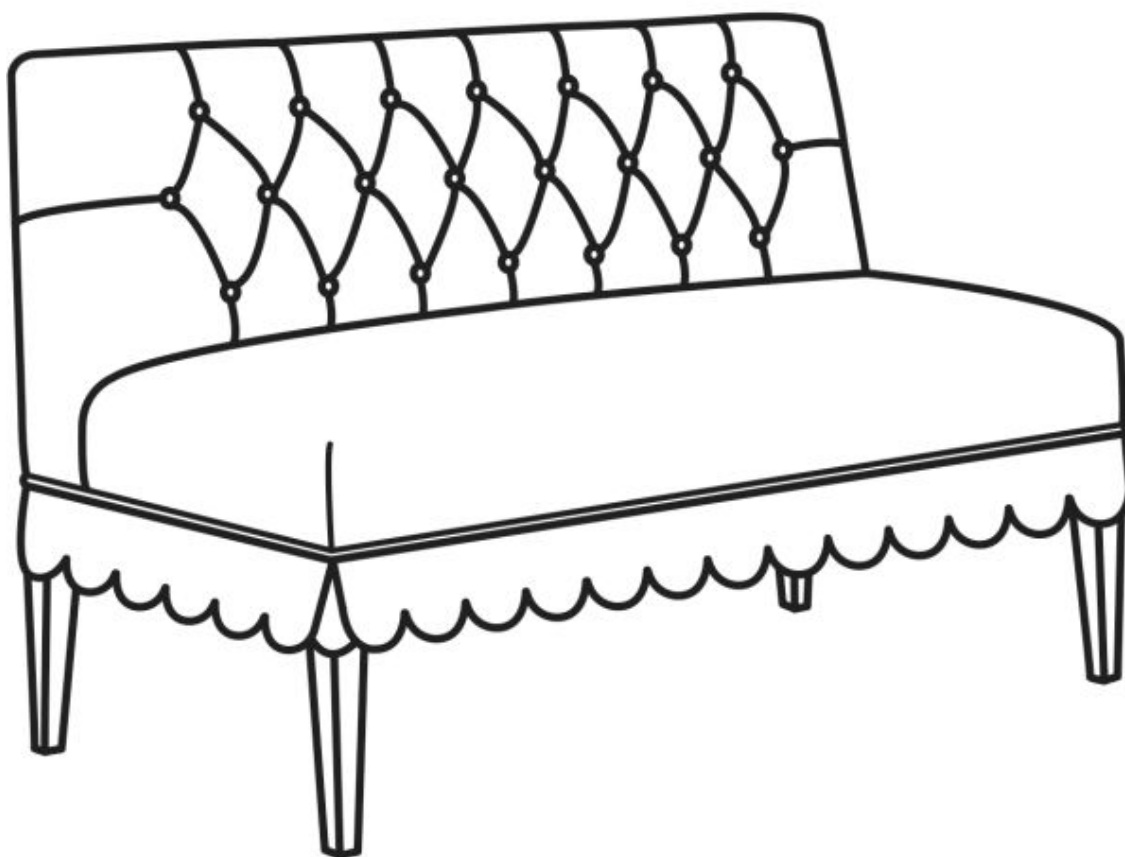

CR LAINÉ[®]

STYLE • COMFORT • COLOR

Charlotte / 4660-16
Outside: 48"W x 26"D x 33.5"H
Inside: 48"W x 19"D
Seat: 20.5"H