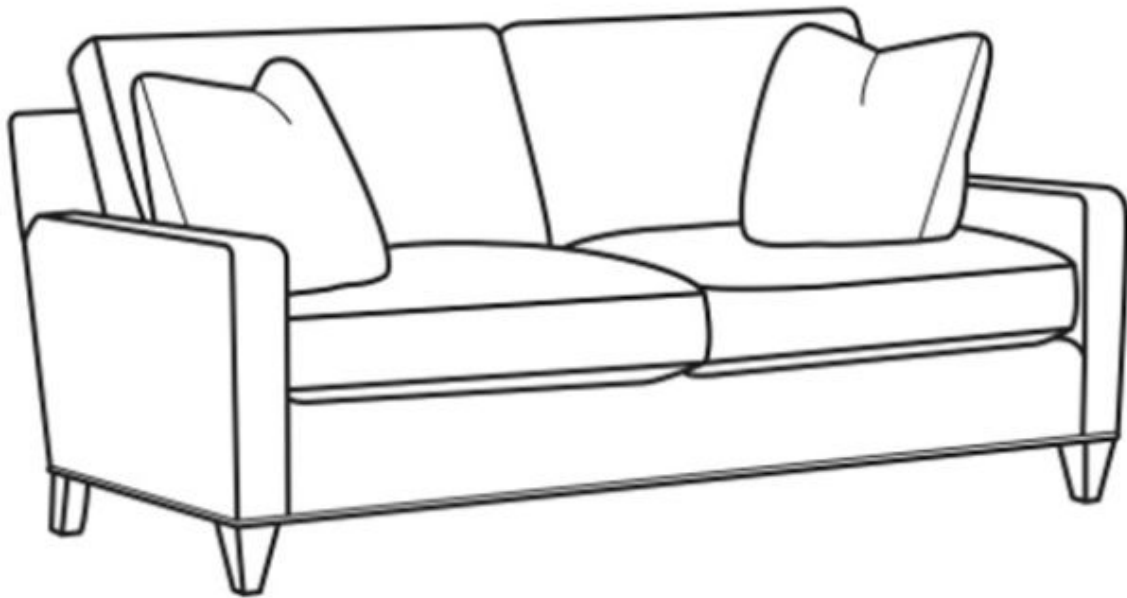

# CR LAINÉ<sup>®</sup>

STYLE • COMFORT • COLOR

**Lakeside / 6600-04**

Outside: 54"W x 35"D x 37"H

Inside: 44"W x 20.5"D

Seat: 19"H

Arm: 23"H

Back Rail Height: 30"H