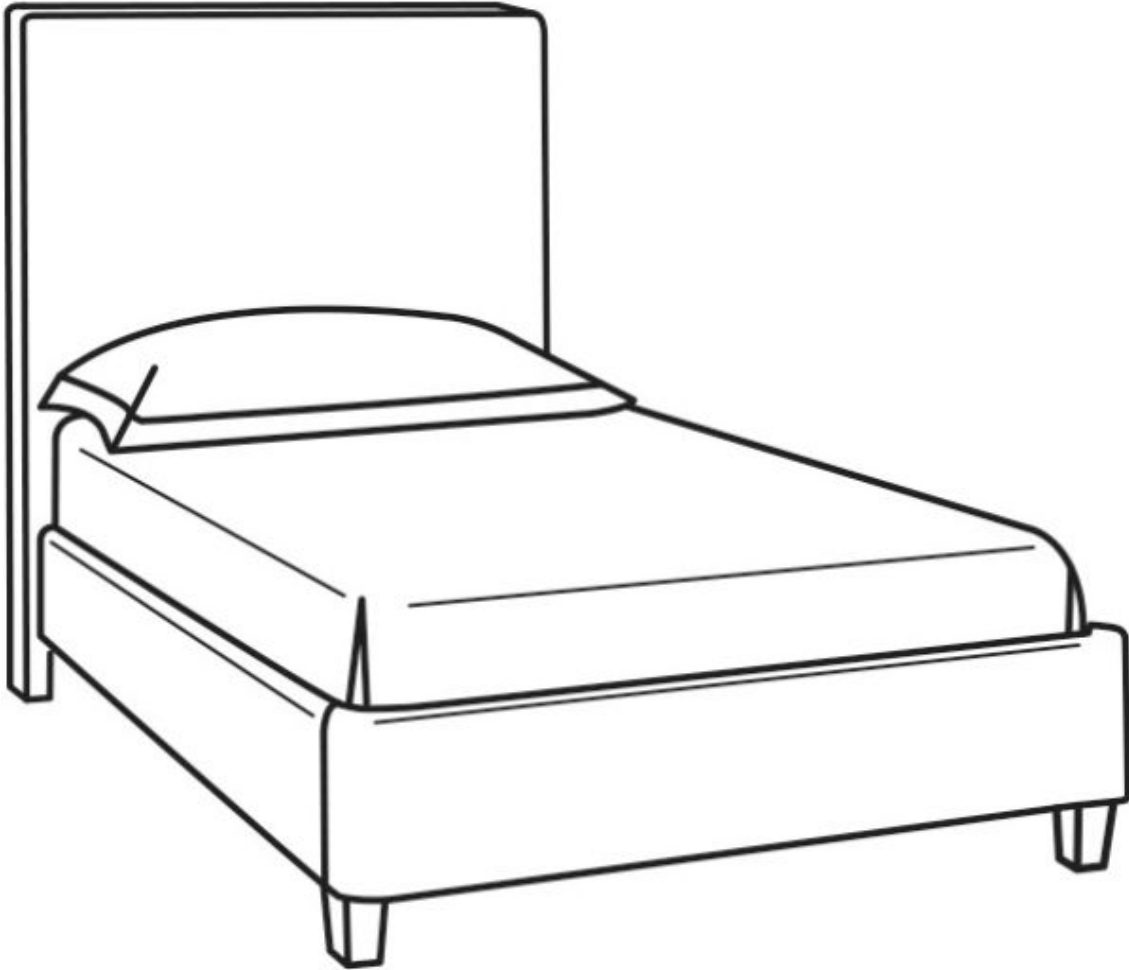

CR LAINÉ[®]

STYLE • COMFORT • COLOR

Carmine / BT102-S
Outside: 42"W x 83"D x 60"H