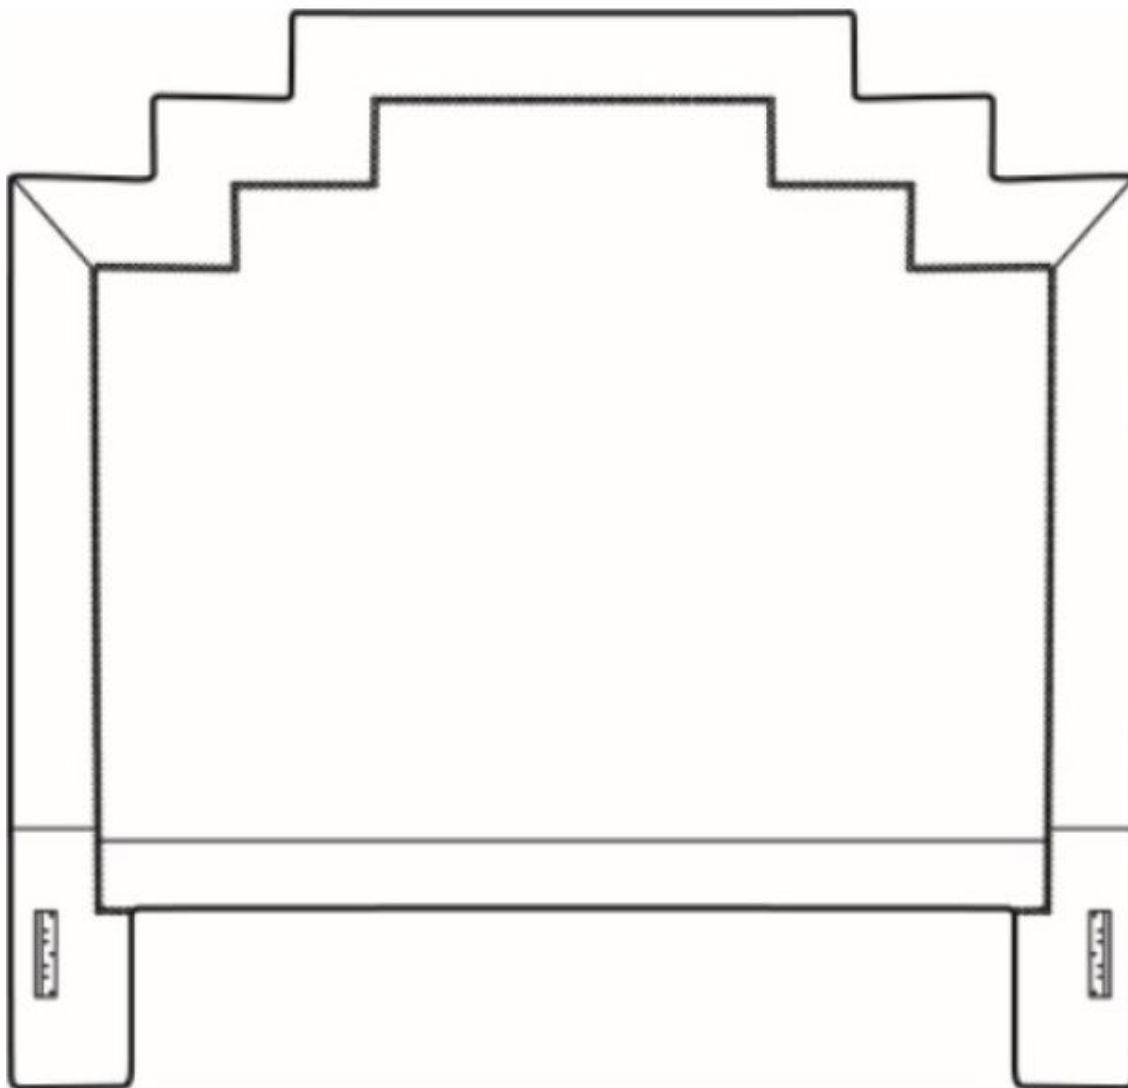

CR LAINÉ®

STYLE • COMFORT • COLOR

Shay / HK950
Outside: 82"W x 4"D x 77"H