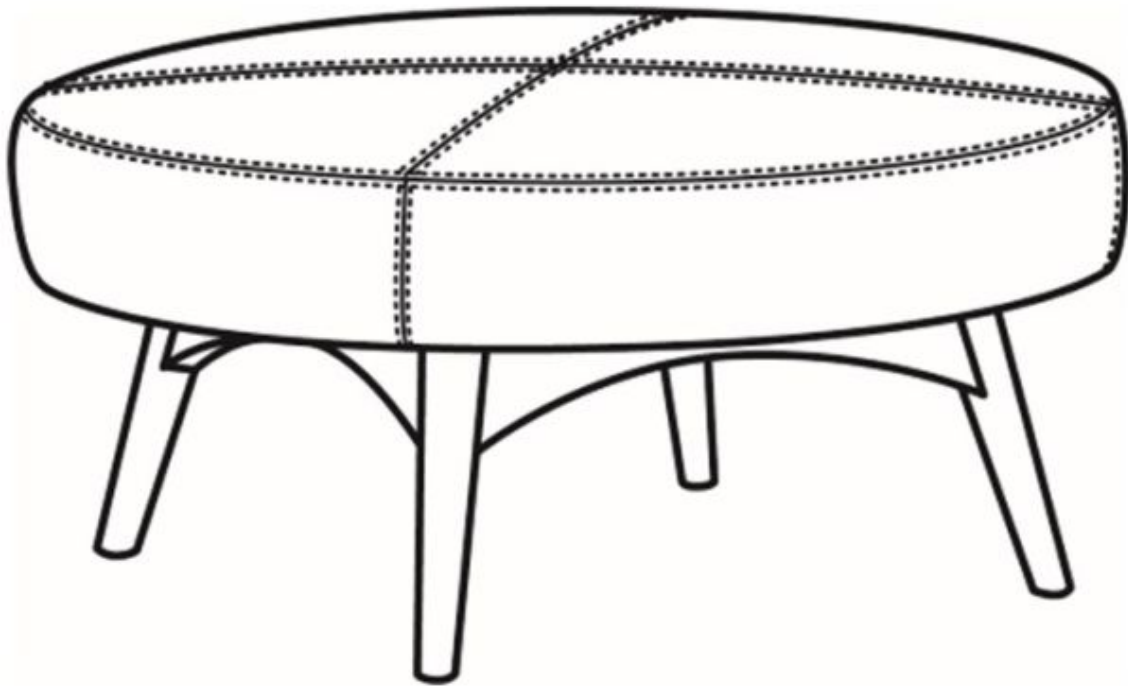

CR LAINÉ[®]

STYLE • COMFORT • COLOR

Greer / L131-07
Outside: 41"W x 41"D x 19.5"H