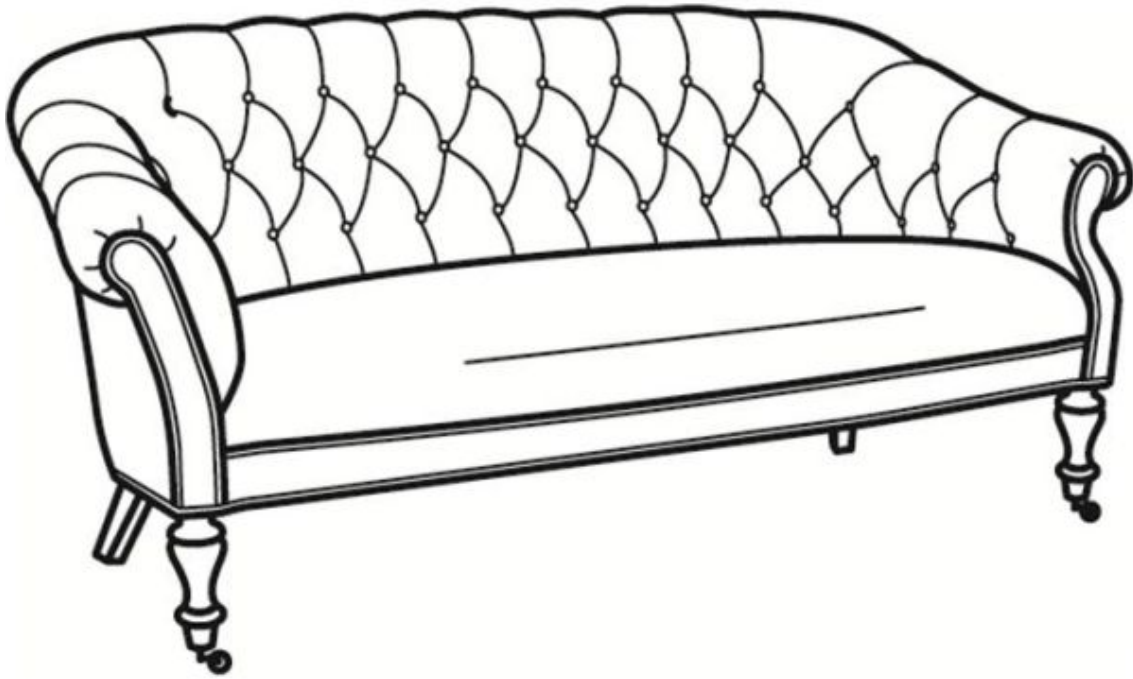

CR LAINÉ[®]

STYLE • COMFORT • COLOR

Darby / L1804

Outside: 72"W x 36"D x 33"H

Inside: 57"W x 22"D

Seat: 18"H

Arm: 25"H