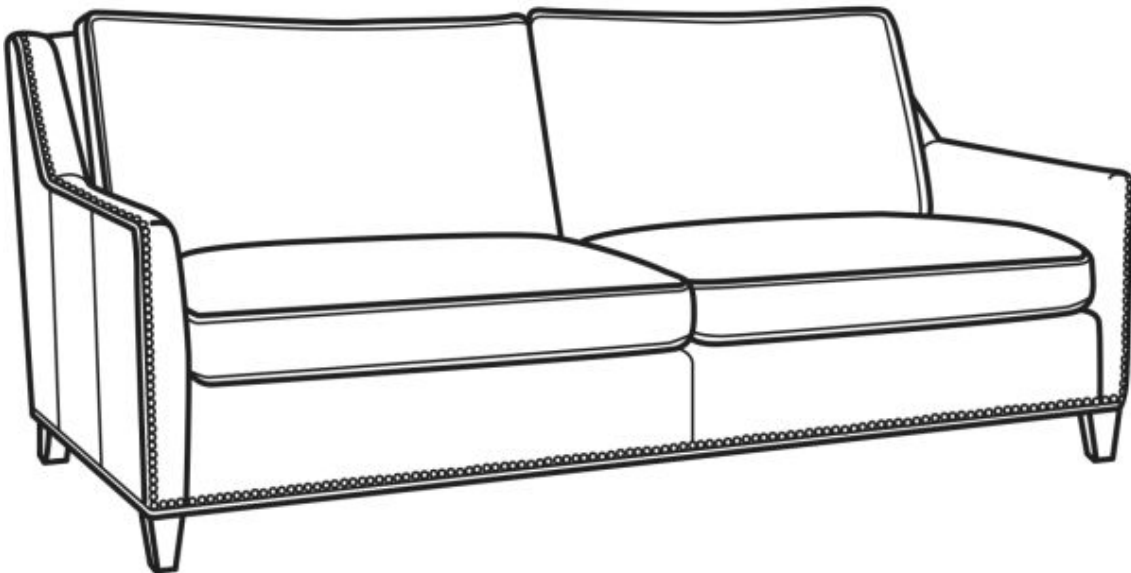

CR LAINÉ[®]

STYLE • COMFORT • COLOR

Jeremy / L2460

Outside: 84.5"W x 41"D x 36"H

Inside: 77"W x 22"D

Seat: 19"H

Arm: 24"H

Back Rail Height: 34.5"H