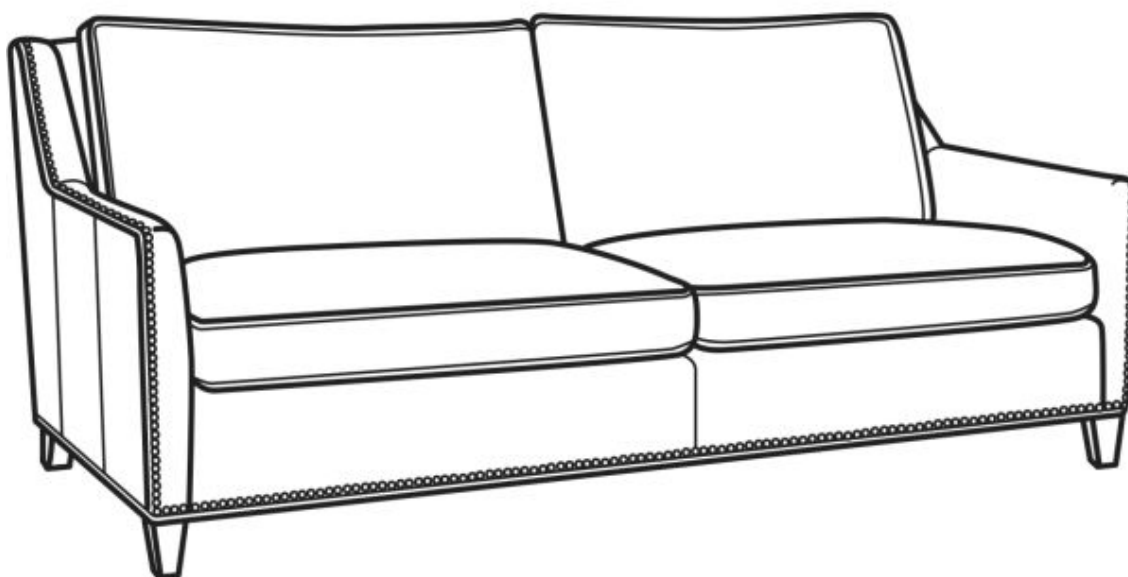

CR LAINÉ[®]

STYLE • COMFORT • COLOR

Jeremy / L2461

Outside: 94.5"W x 41"D x 36"H

Inside: 87"W x 22"D

Seat: 19"H

Arm: 24"H

Back Rail Height: 34.5"H