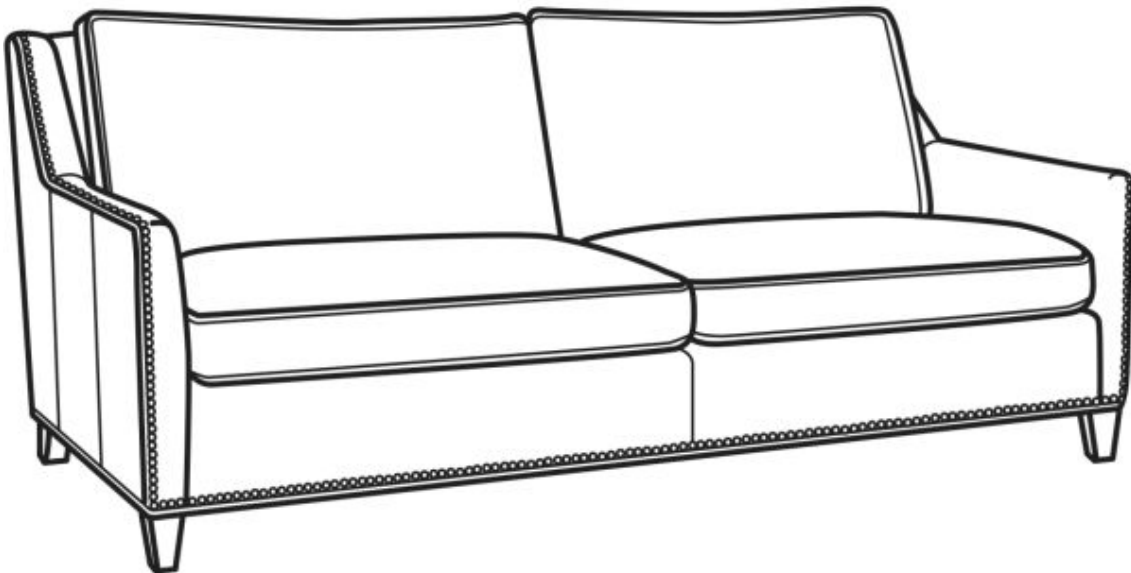

CR LAINÉ[®]

STYLE • COMFORT • COLOR

Jeremy / L2462

Outside: 76.5"W x 41"D x 36"H

Inside: 69"W x 22"D

Seat: 19"H

Arm: 24"H

Back Rail Height: 34.5"H