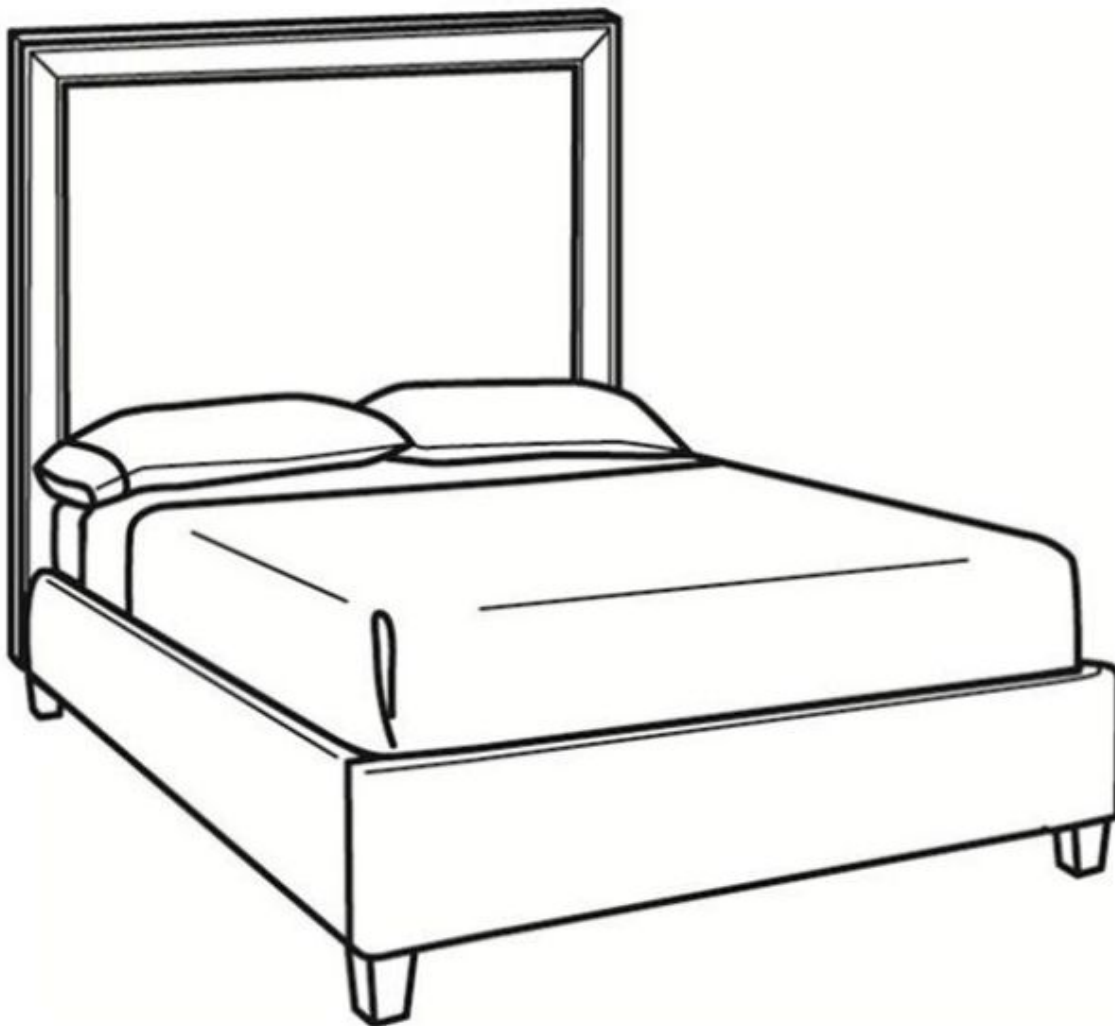

# CR LAINÉ<sup>®</sup>

STYLE • COMFORT • COLOR

**Keaton / BK100-T**  
Outside: 80"W x 88"D x 72"H