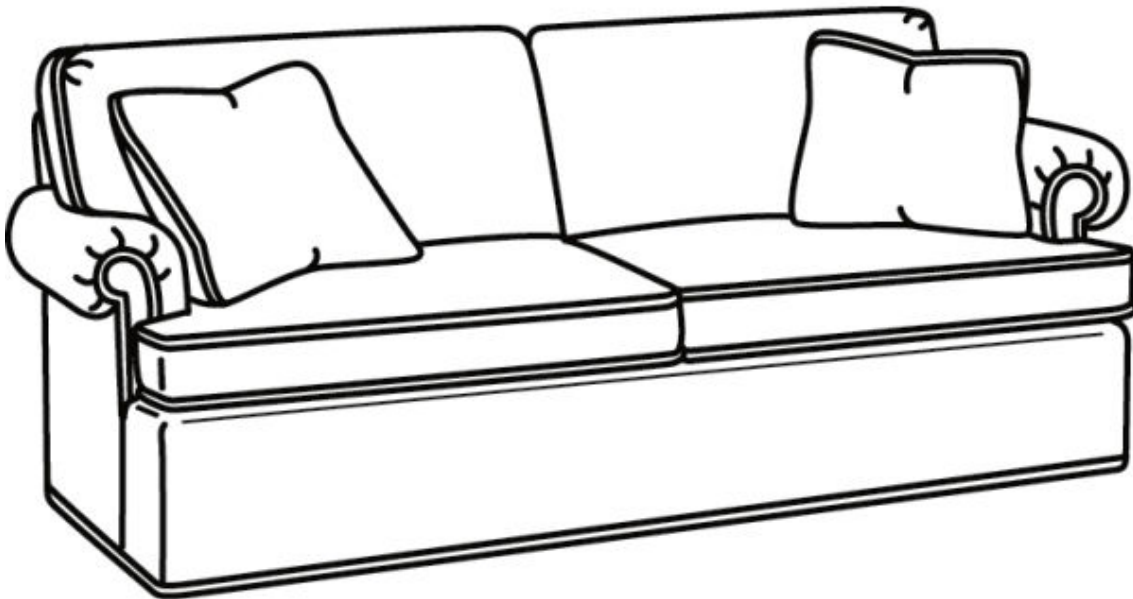

CR LAINÉ[®]

STYLE • COMFORT • COLOR

CD8600 Series / CD8600R-2

Outside: 88"W x 38"D x 38"H

Inside: 70"W x 22"D

Seat: 21.5"H

Arm: 25.5"H

Back Rail Height: 30.5"H