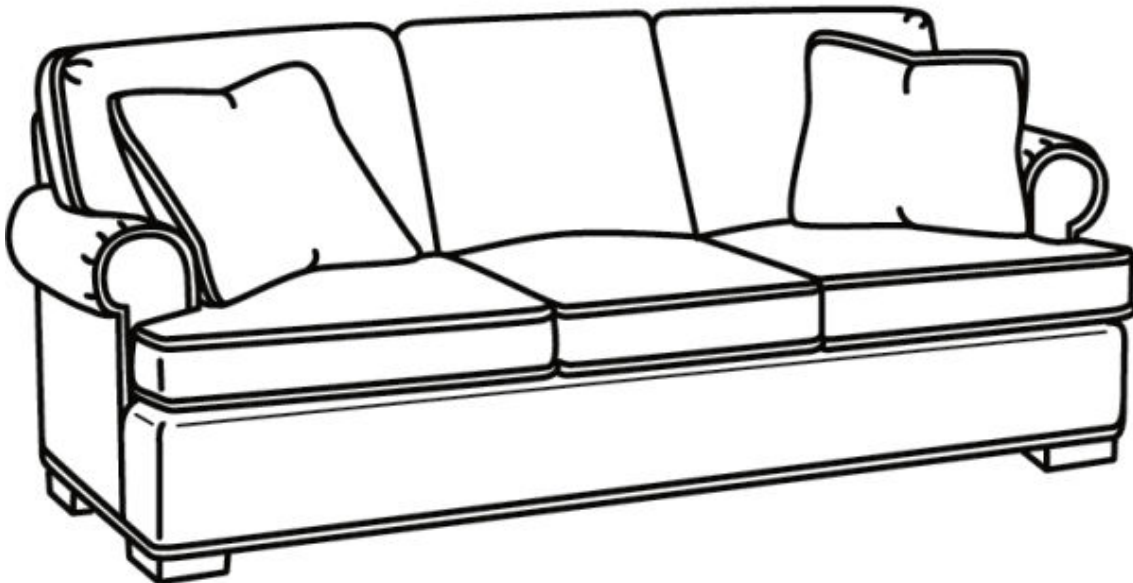

CR LAINÉ[®]

STYLE • COMFORT • COLOR

CD8600 Series / CD8600S

Outside: 88"W x 38"D x 38"H

Inside: 70"W x 22"D

Seat: 21.5"H

Arm: 25.5"H

Back Rail Height: 30.5"H