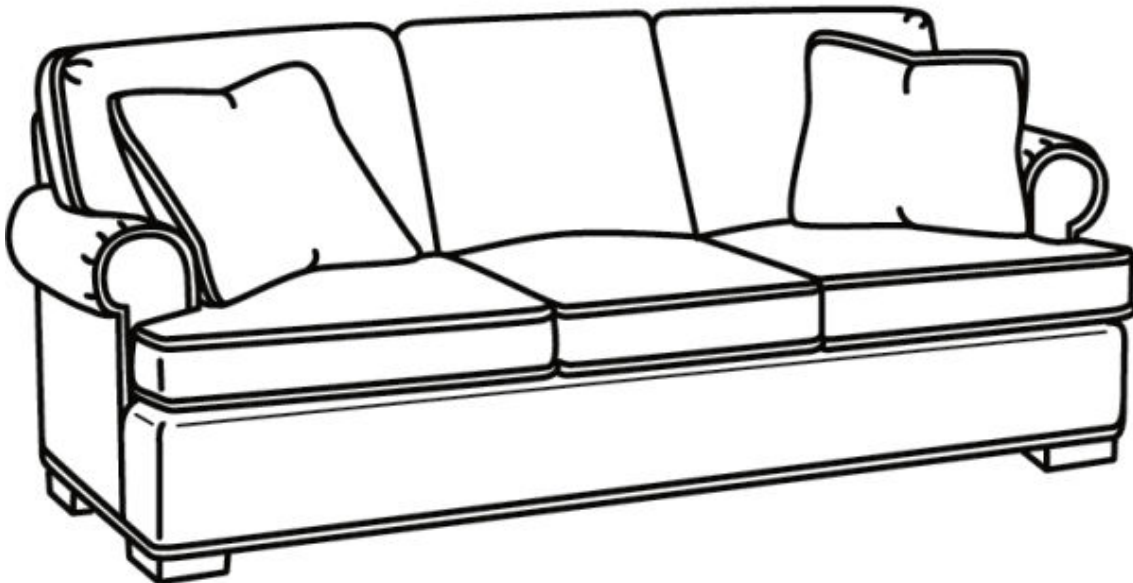

CR LAINÉ[®]

STYLE • COMFORT • COLOR

CD8600 Series / CD8600S-S

Outside: 87"W x 38"D x 38"H

Inside: 69"W x 22"D

Seat: 21.5"H

Arm: 25.5"H

Back Rail Height: 30.5"H