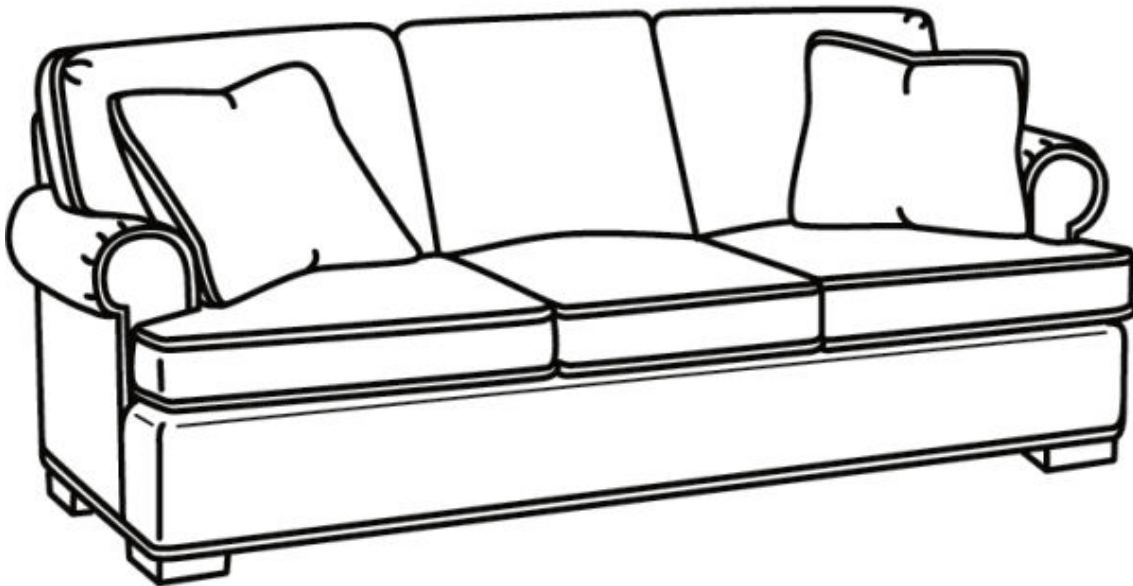

CR LAINÉ[®]

STYLE • COMFORT • COLOR

CD86 Series / CD8600S-S

Outside: 87"W x 38"D x 38"H

Inside: 69"W x 22"D

Seat: 21.5"H

Arm: 25.5"H

Back Rail Height: 30.5"H