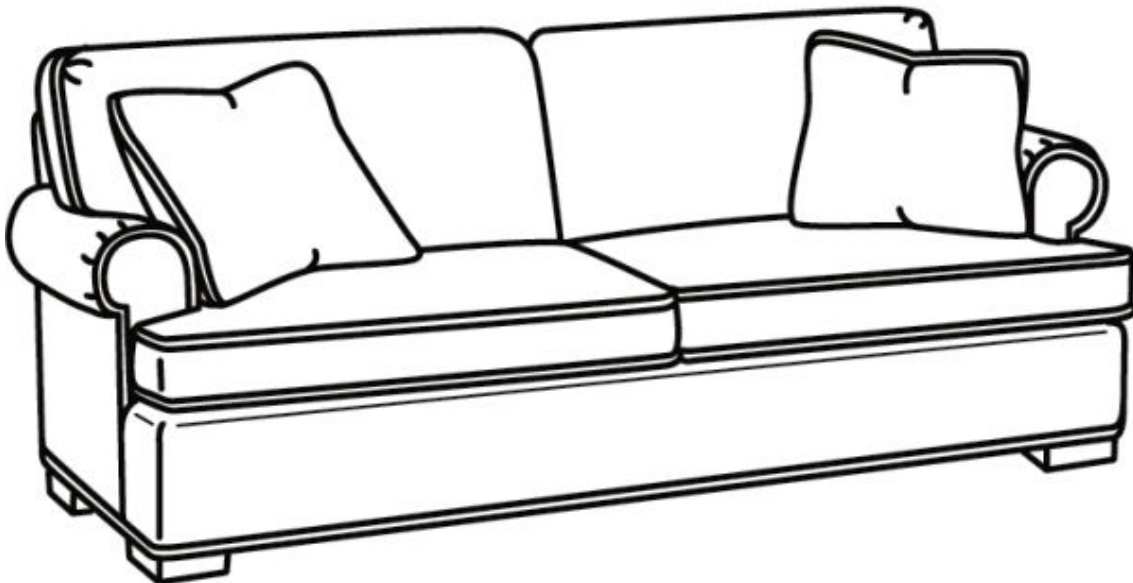

CR LAINÉ[®]

STYLE • COMFORT • COLOR

CD8600 Series / CD8600S-2S

Outside: 87"W x 38"D x 38"H

Inside: 69"W x 22"D

Seat: 21.5"H

Arm: 25.5"H

Back Rail Height: 30.5"H