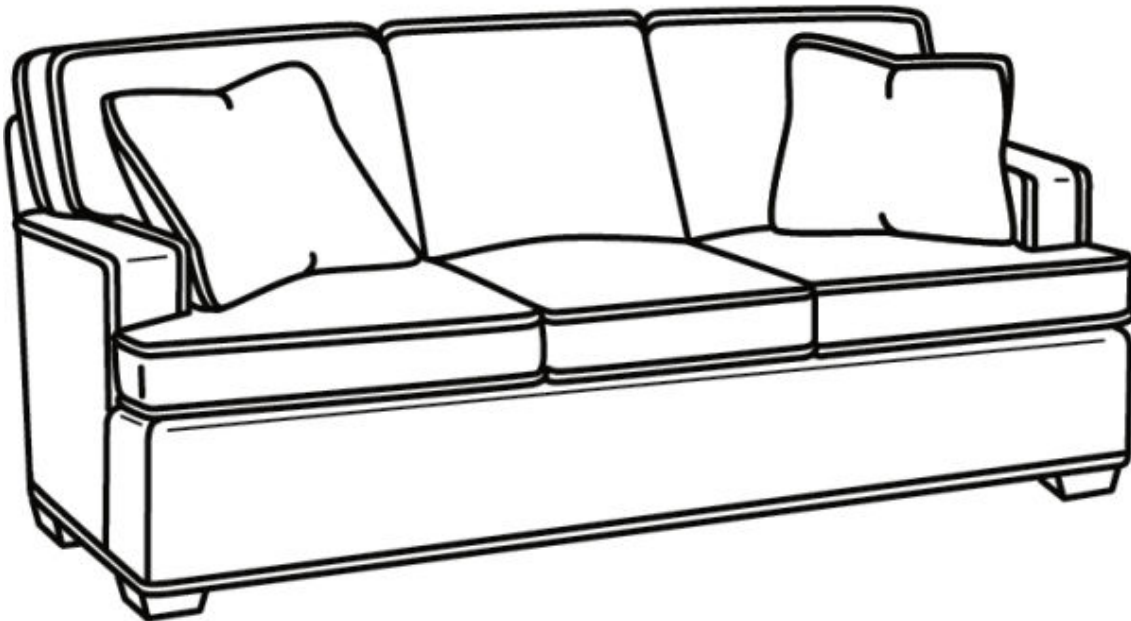

CR LAINÉ[®]

STYLE • COMFORT • COLOR

CD8600 Series / CD8600T

Outside: 83"W x 38"D x 38"H

Inside: 70"W x 22"D

Seat: 21.5"H

Arm: 25.5"H

Back Rail Height: 30.5"H