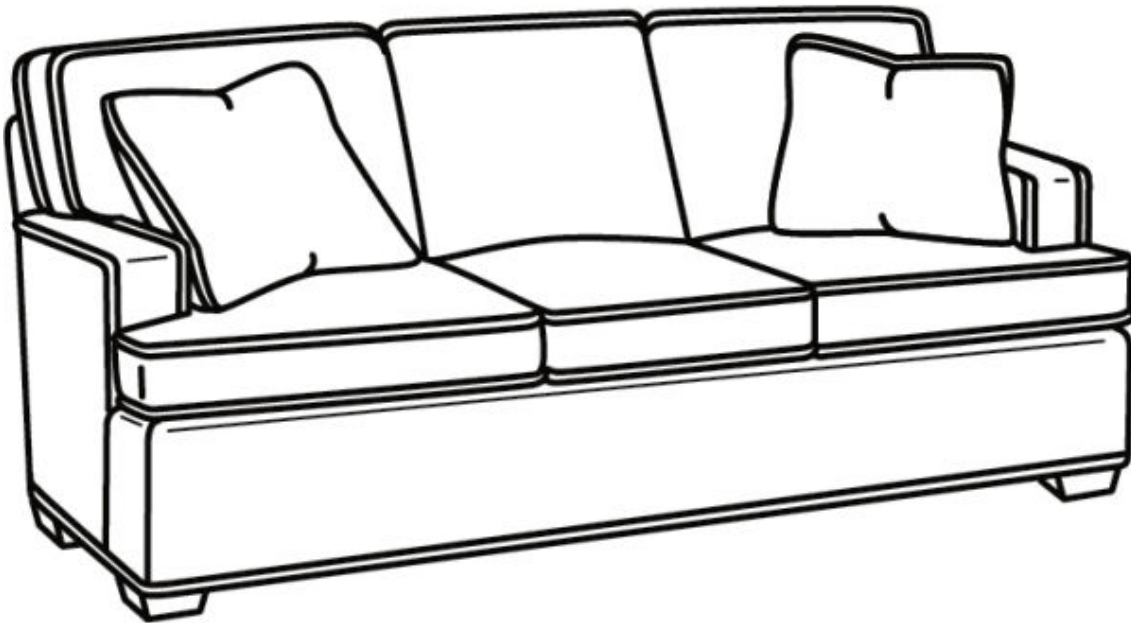

CR LAINÉ[®]

STYLE • COMFORT • COLOR

CD86 Series / CD8600T

Outside: 83"W x 38"D x 38"H

Inside: 70"W x 22"D

Seat: 21.5"H

Arm: 25.5"H

Back Rail Height: 30.5"H