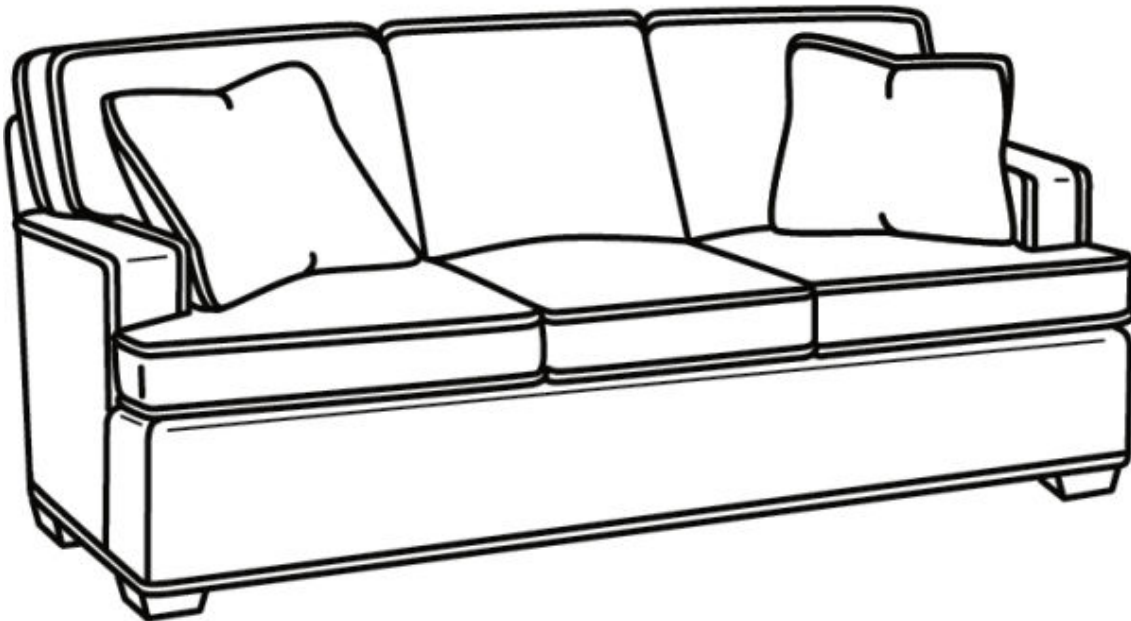

CR LAINÉ[®]

STYLE • COMFORT • COLOR

CD8600 Series / CD8600T-S

Outside: 82"W x 38"D x 38"H

Inside: 69"W x 22"D

Seat: 21.5"H

Arm: 25.5"H

Back Rail Height: 30.5"H