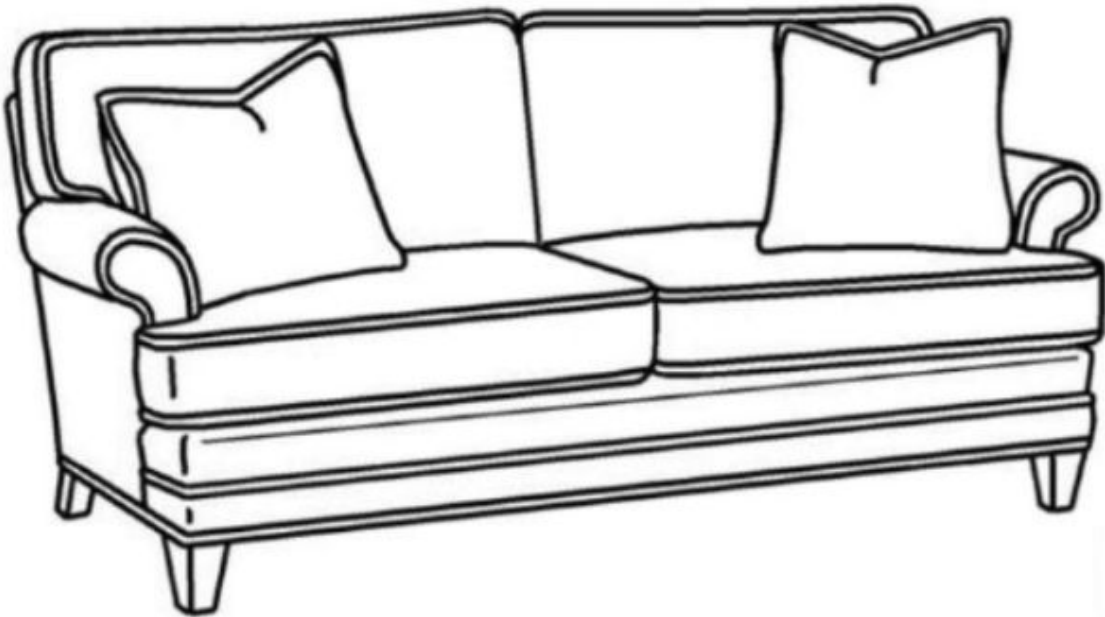

# CR LAINÉ<sup>®</sup>

STYLE • COMFORT • COLOR

**Klein / L4404**

Outside: 63"W x 38"D x 36"H

Inside: 49"W x 21.5"D

Seat: 20"H

Arm: 24"H

Back Rail Height: 30.5"H