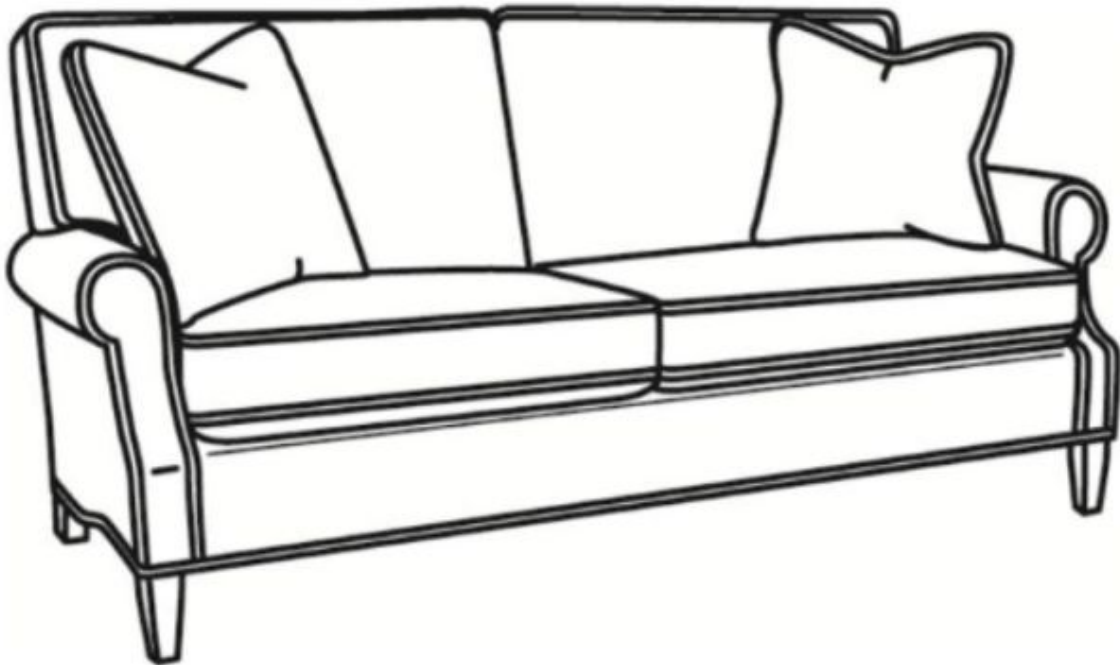

CR LAINÉ[®]

STYLE • COMFORT • COLOR

Heatherfield / L4994

Outside: 60"W x 38"D x 40"H

Inside: 46"W x 22"D

Seat: 21"H

Arm: 25"H

Back Rail Height: 33.5"H