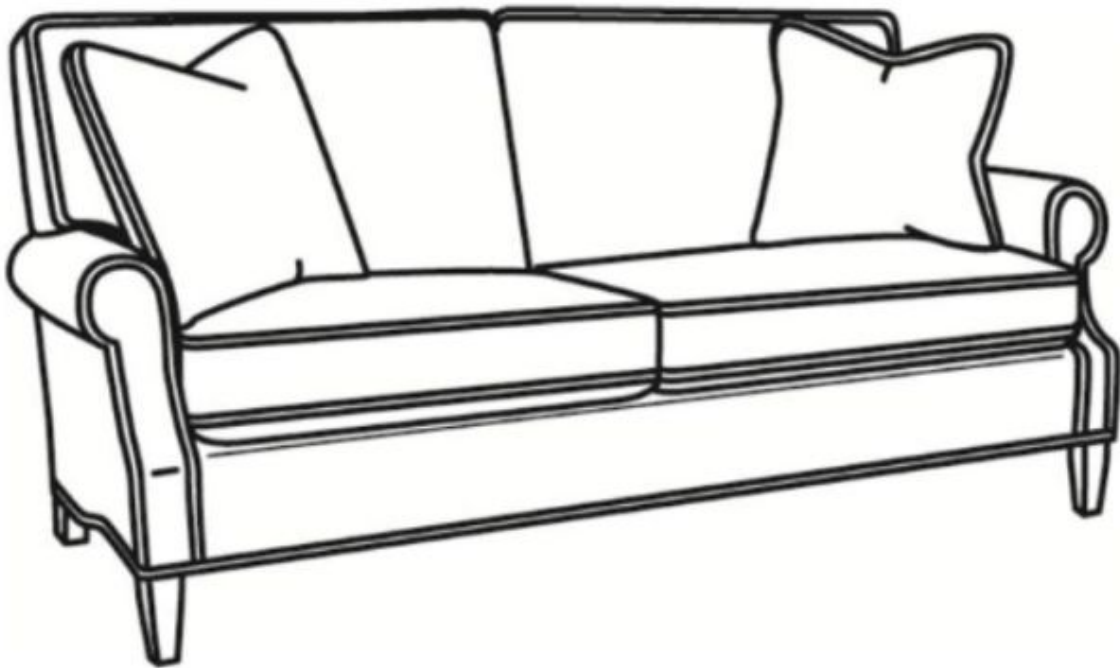

# CR LAINÉ<sup>®</sup>

STYLE • COMFORT • COLOR

**Heatherfield / L4994**

Outside: 60"W x 38"D x 40"H

Inside: 46"W x 21"D

Seat: 21"H

Arm: 25"H

Back Rail Height: 33.5"H