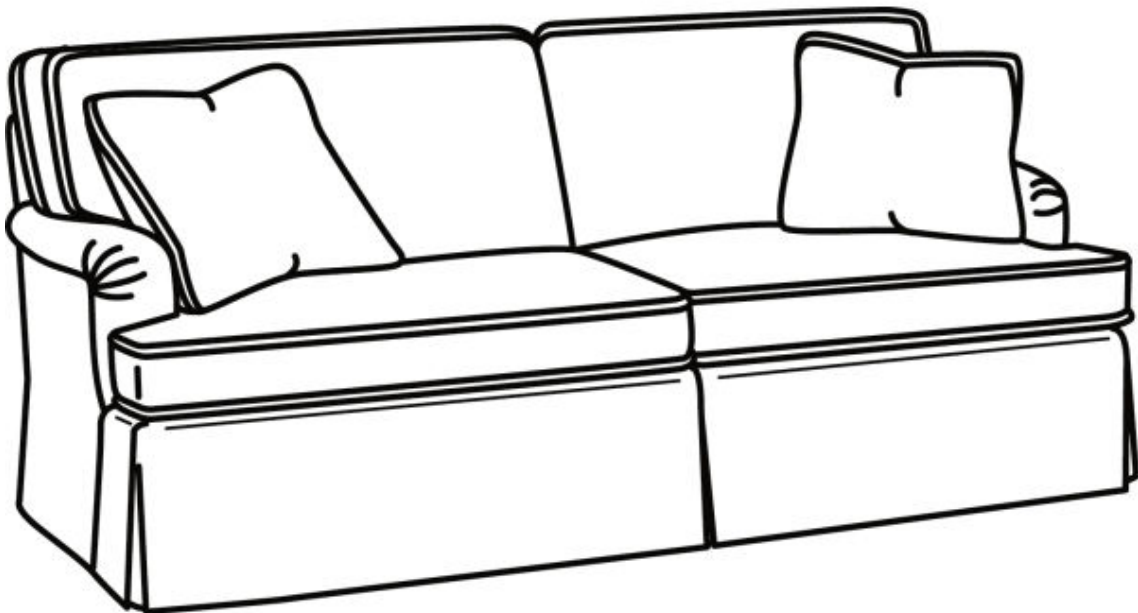

CR LAINÉ[®]

STYLE • COMFORT • COLOR

CD8600 Series / CD8602E

Outside: 74"W x 38"D x 38"H

Inside: 60"W x 22"D

Seat: 21.5"H

Arm: 25.5"H

Back Rail Height: 30.5"H