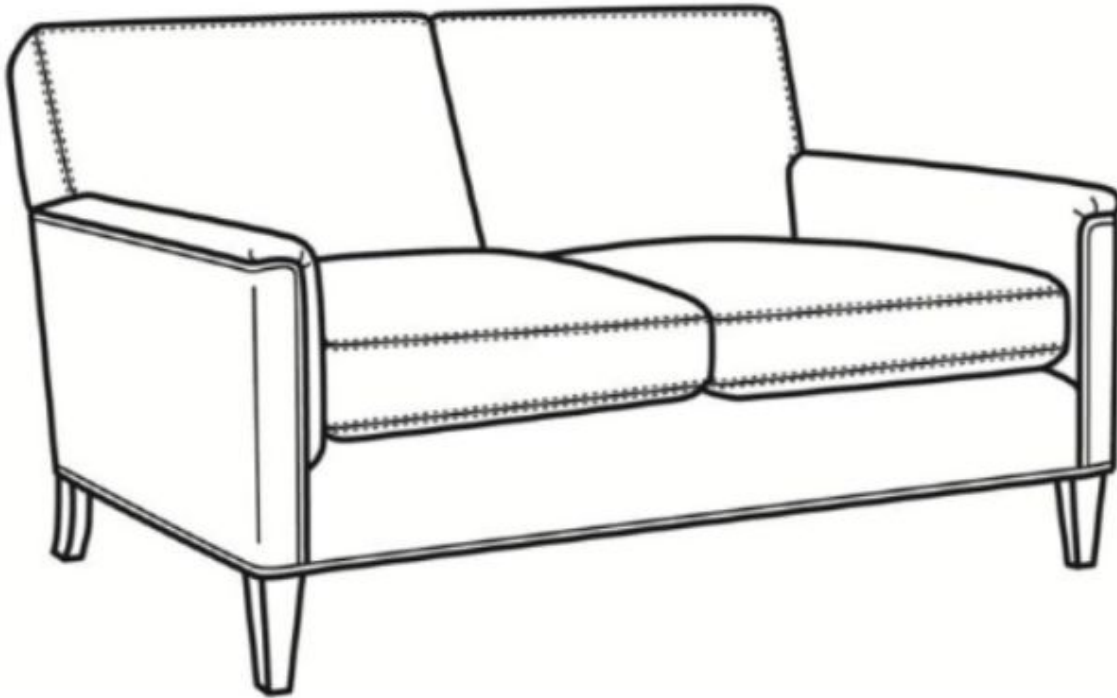

CR LAINÉ[®]

STYLE • COMFORT • COLOR

Digby / L5134

Outside: 58.5"W x 37"D x 34"H

Inside: 49"W x 21.5"D

Seat: 21"H

Arm: 25"H