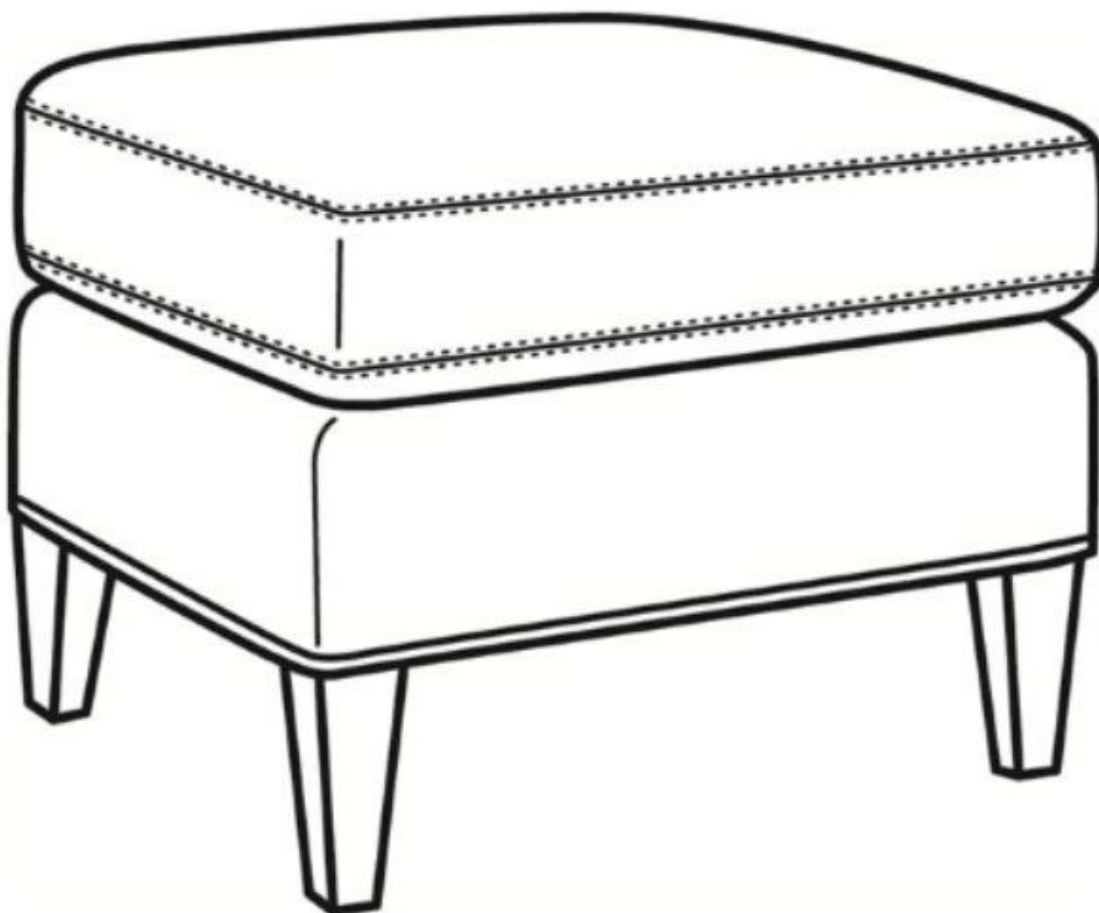

CR LAINÉ[®]

STYLE • COMFORT • COLOR

Digby / L5137
Outside: 27"W x 21"D x 17.5"H