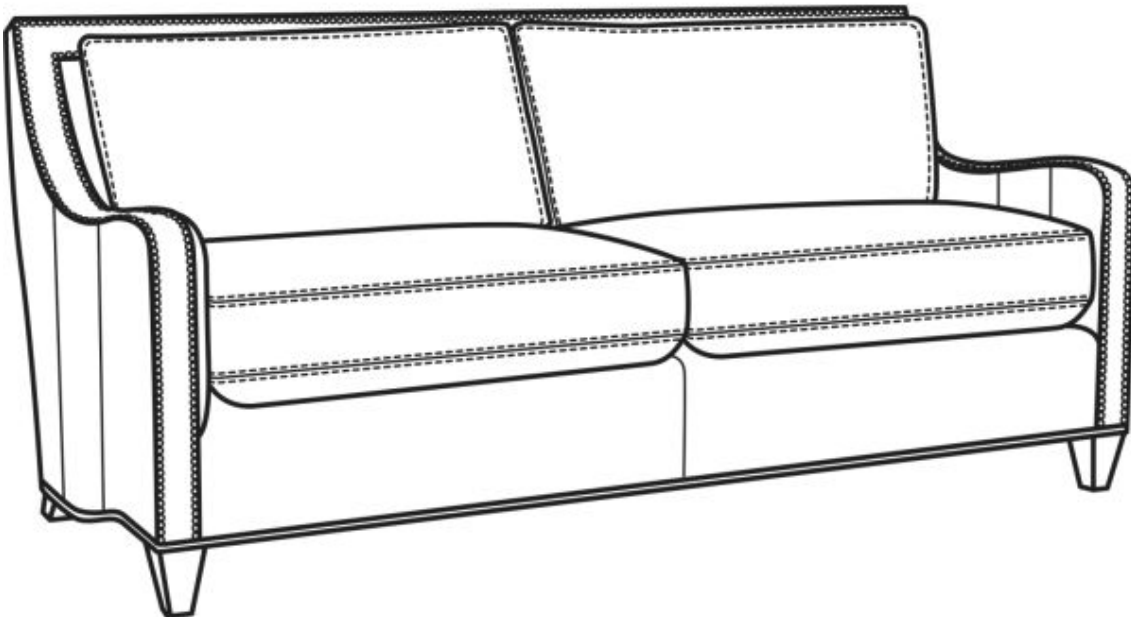

CR LAINÉ[®]

STYLE • COMFORT • COLOR

Ramsey / L5194

Outside: 57.5"W x 39"D x 36"H

Inside: 49"W x 21.5"D

Seat: 21"H

Arm: 25"H

Back Rail Height: 36"H